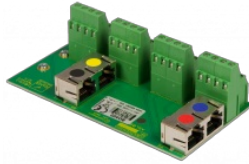

### Accessories

VIPEDIA-BOA01

Din Rail Mount RJ45 Breakout Adapter - Single Port

Item Number: 1200550010

VIPEDIA-BOA02

Din Rail Mount RJ45 Breakout Adapter - Four Port

Item Number: 1200550020

MPX10