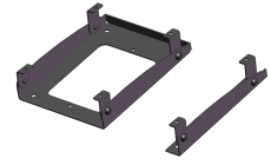

### Accessories

VIPEDIA-BOA01

Din Rail Mount RJ45 Breakout Adapter - Single Port

Item Number: 1200550010

VIPEDIA-BOA02

Din Rail Mount RJ45 Breakout Adapter - Four Port

Item Number: 1200550020

MPX10

Expansion Module for MPS01 with 10 buttons

Item Number: TBD

MPX10-MB

Wall or desk mount bracket kit for MPS10 and MPS20 microphones

Item Number: 1200560100