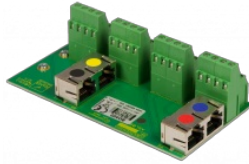

### Description

The MPS30 is a powerful and flexible 30 button paging and or emergency microphone which can provide live, store-and-forward, and recorded message broadcast into user selected zones. Including EN 54 compliant emergency functions and all mandatory indicators and controls.

### Accessories

VIPEDIA-BOA01

Din Rail Mount RJ45 Breakout Adapter - Single Port

Item Number: 1200550010

VIPEDIA-BOA02

Din Rail Mount RJ45 Breakout Adapter - Four Port

Item Number: 1200550020

MPX10