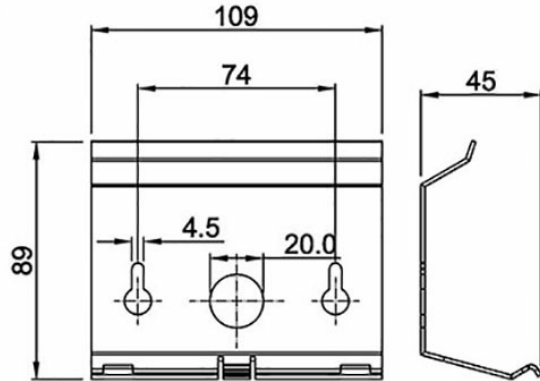

See also: [additional documentation on wiki.zenitel.com](http://wiki.zenitel.com)

Technical Dimensions

Wall bracket O.no. 1008091100
(optional)

Specifications

GENERAL

Dimension (WxHxD)	168 x 75 x 176 mm
Weight	0.5 kg
Display	Backlit display, 35 x 68 mm (64 x 128 pixels)
Temperature range	0°C - 55°C
Relative humidity	< 95% not condensing
Power consumption	Power over Ethernet, IEEE 802.3 a-f, Class 0
Connectors	2 x RJ45 (Ethernet) 10/100 Mbps
SIP	RFC 3261, SIP Info (DTMF), RFC 2833 (DTMF)
IP protocols	IP v4 - TCP - UDP - HTTPS – TFTP - RTP - RTCP -DHCP - SNMP - DiffServ - TOS – Vingtor-Stentofon CCoIP® - SIP
LAN protocols	Power over Ethernet (IEEE 802.3 a-f), VLAN (IEEE 802.1pq), Network Access Control (IEEE 802.1x)
Audio technology	Wideband 200 Hz - 7 kHz (G.722), Telephony 3.4kHz (G.711), Active noise filtering, Acoustic echo cancellation, Open duplex, Adaptive jitter filter, Handset and volume override
Audio output	1.5 Watt, 85 dB audio pressure 1m from speaker
Management and operation	DDuHTTPS (Web configuration), DHCP and static IP, Remote automatic software upgrade, Centralized monitoring, Status LED
Advanced features	Dual port managed data switch supporting VLAN and network access control
Compliance	CE and FCC Part 15
Certificates	UL 60950-1, cUL 60950-1, CB to IEC 60950-1