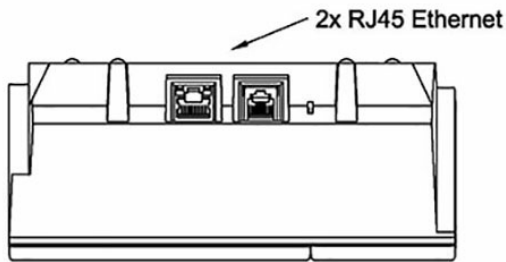

See also: [additional documentation on wiki.zenitel.com](http://wiki.zenitel.com)

Technical Dimensions

Wall bracket O.no. 1008091100
(optional)

Specifications

GENERAL

Dimension (WxHxD)	168 x 75 x 176 mm
Weight	0.5 kg
Display	Backlit display, 35 x 68 mm (64 x 128 pixels)
Temperature range	0°C - 55°C
Relative humidity	< 95% not condensing
Power consumption	Power over Ethernet, IEEE 802.3 a-f, Class 0
Connectors	2 x RJ45 (Ethernet) 10/100 Mbps
SIP	RFC 3261, SIP Info (DTMF), RFC 2833 (DTMF)
IP protocols	IP v4 - TCP - UDP - HTTPS – TFTP - RTP - RTCP -DHCP - SNMP - DiffServ - TOS – Vingtor-Stentofon CCoIP® - SIP
LAN protocols	Power over Ethernet (IEEE 802.3 a-f), VLAN (IEEE 802.1pq), Network Access Control (IEEE 802.1x)
Audio technology	Wideband 200 Hz - 7 kHz (G.722), Telephony 3.4kHz (G.711), Active noise filtering, Acoustic echo cancellation, Open duplex, Adaptive jitter filter, Handset and volume override
Audio output	1.5 Watt, 85 dB audio pressure 1m from speaker
Management and operation	DDuHTTPS (Web configuration), DHCP and static IP, Remote automatic software upgrade, Centralized monitoring, Status LED
Advanced features	Dual port managed data switch supporting VLAN and network access control
Compliance	CE and FCC Part 15
Certificates	UL 60950-1, cUL 60950-1, CB to IEC 60950-1