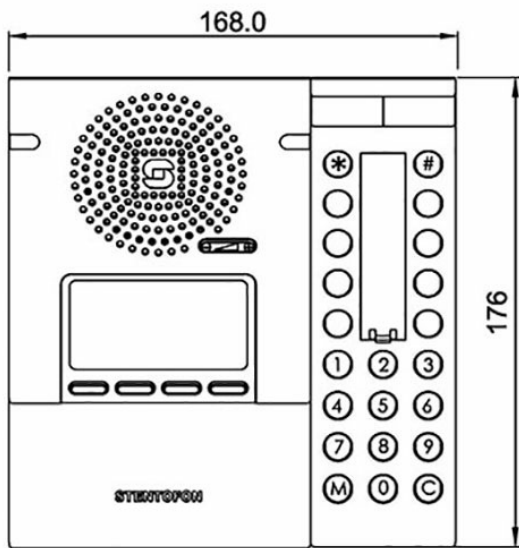

See also: [additional documentation on wiki.zenitel.com](http://wiki.zenitel.com)

Technical Dimensions

Wall bracket O.no. 1008091100
(optional)

Specifications

GENERAL

Dimension (WxHxD)	168 x 75 x 176 mm
Weight	0.5 kg
Display	Backlit display, 35 x 68 mm (64 x 128 pixels)
Temperature range	0°C - 55°C
Relative humidity	< 95% not condensing
Power consumption	Power over Ethernet, IEEE 802.3 a-f, Class 0
Connectors	2 x RJ45 (Ethernet) 10/100 Mbps
SIP	RFC 3261, SIP Info (DTMF), RFC 2833 (DTMF)
IP protocols	IP v4 - TCP - UDP - HTTPS – TFTP - RTP - RTCP -DHCP - SNMP - DiffServ - TOS – Vingtor-Stentofon CCoIP® - SIP
LAN protocols	Power over Ethernet (IEEE 802.3 a-f), VLAN (IEEE 802.1pq), Network Access Control (IEEE 802.1x)
Audio technology	Wideband 200 Hz - 7 kHz (G.722), Telephony 3.4kHz (G.711), Active noise filtering, Acoustic echo cancellation, Open duplex, Adaptive jitter filter, Handset and volume override
Audio output	1.5 Watt, 85 dB audio pressure 1m from speaker
Management and operation	DDuHTTPS (Web configuration), DHCP and static IP, Remote automatic software upgrade, Centralized monitoring, Status LED
Advanced features	Dual port managed data switch supporting VLAN and network access control
Compliance	CE and FCC Part 15
Certificates	UL 60950-1, cUL 60950-1, CB to IEC 60950-1