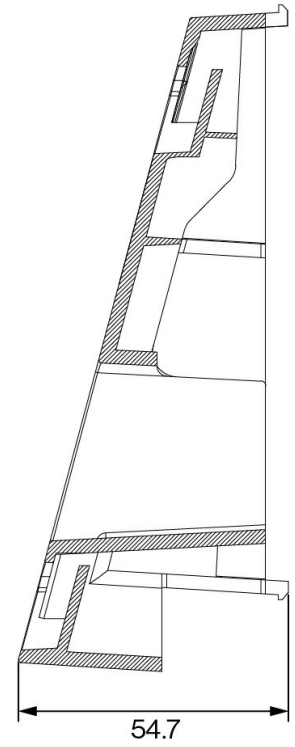

1490009007

Wall Mount Bracket for ITSV-5

Description

Used for wall mounting of the ITSV-5 Video Station.

Technical Dimensions

Specifications

GENERAL

Dimensions (WxHxD)	148 x 135 x 44.7 mm
--------------------	---------------------

Used With

ITSV-5

HD IP Video Phone with 8"
Screen

Item Number: 1490005010