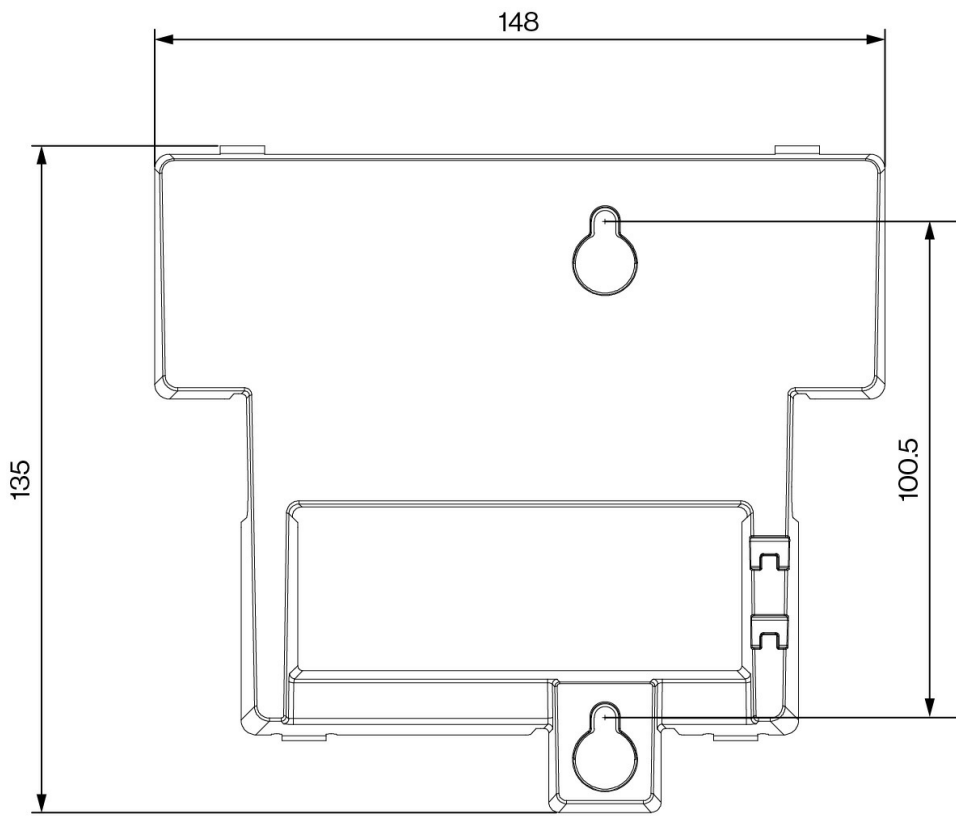

1490009007

Wall Mount Bracket for ITSV-5

Description

Used for wall mounting of the ITSV-5 Video Station.

Technical Dimensions

Specifications

GENERAL

Dimensions (WxHxD)	148 x 135 x 44.7 mm
--------------------	---------------------

Used With

ITSV-5

HD IP Video Phone with 8"
Screen

Item Number: 1490005010