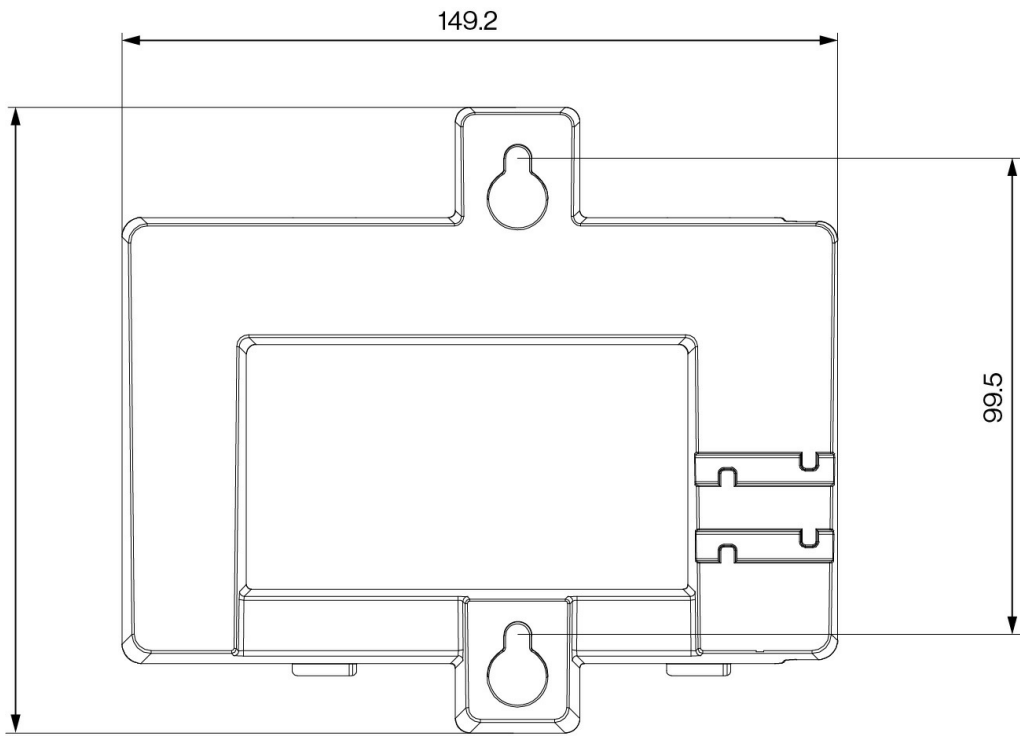

1490009006

Wall Mount Bracket for ITSV-4

Description

Used for wall mounting of the ITSV-4 HD IP Video Phone.

Technical Dimensions

Specifications

GENERAL

Dimensions (WxHxD)	149.2 x xxx x 43.5 mm
--------------------	-----------------------

Used With

ITSV-4

HD IP Video Phone with 5" Screen

Item Number: 1490004010