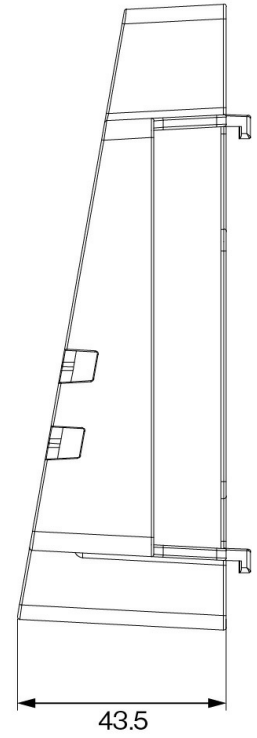

1490009006

Wall Mount Bracket for ITSV-4

Description

Used for wall mounting of the ITSV-4 HD IP Video Phone.

Technical Dimensions

Specifications

GENERAL

Dimensions (WxHxD)	149.2 x xxx x 43.5 mm
--------------------	-----------------------

Used With

ITSV-4

HD IP Video Phone with 5" Screen

Item Number: 1490004010