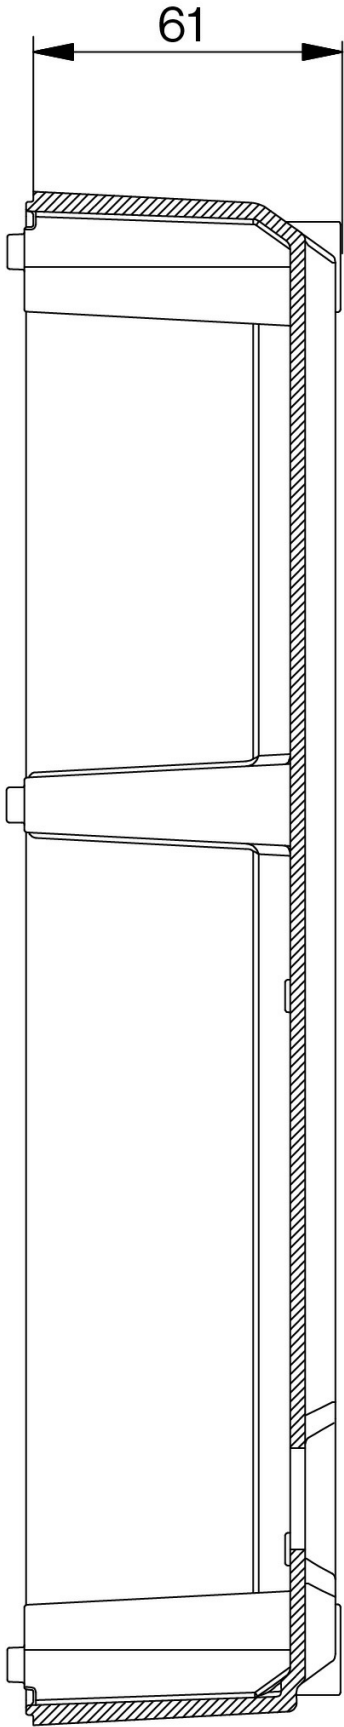

## TA-33

Turbine Extended On-wall Backbox

Backbox for Wall mounting TEIV+ Intercoms

IP66

IK10

## Description

Cast Aluminium surface-mount Backbox

## Technical Dimensions

120