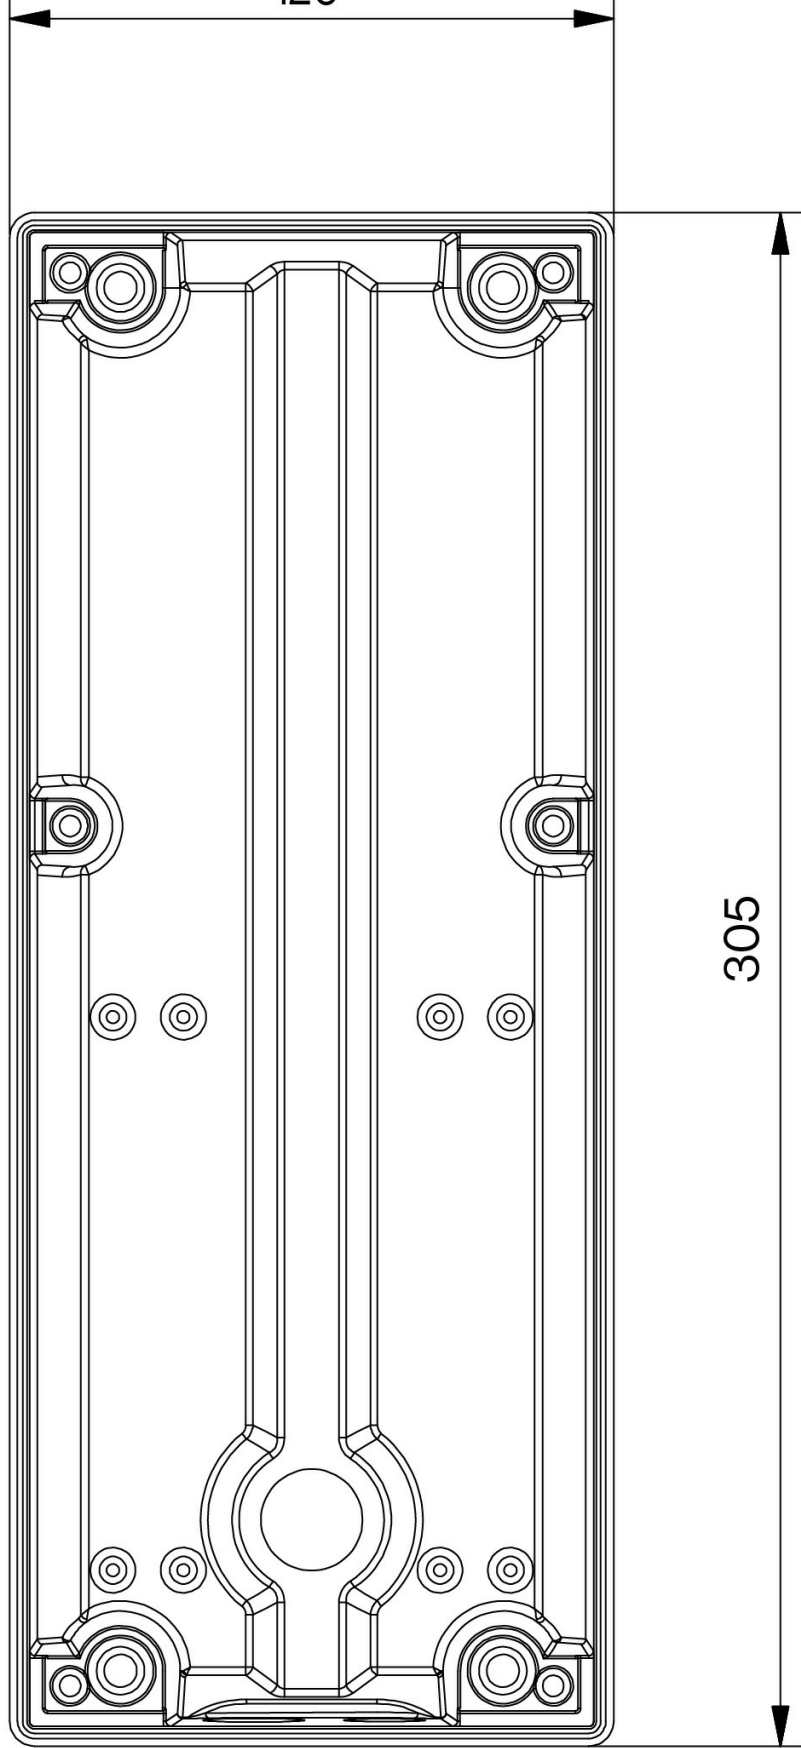

## TA-33

Turbine Extended On-wall Backbox

Backbox for Wall mounting TEIV+ Intercoms

IP66

IK10

## Description

Cast Aluminium surface-mount Backbox

## Technical Dimensions

120

## MECHANICAL

Size (WxHxD): 120 x 305 x 62mm	Wt: 1.05kg
Ingress protection rating	IP-66, tested according to EN 60529
Impact protection rating	IK 10, tested according to EN 62262
Material	Aluminum alloy - AISi12 (EN AB-44200,DIN230), painted
Finish	IGP-DURA@pol 681T, Grey RAL 9007. Custom colors possible*
	*Please contact our local sales office for details.