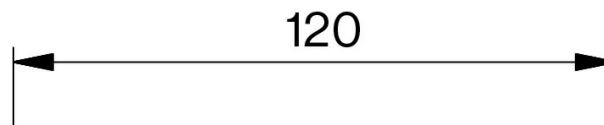

1008140340

TA-34

Turbine Extended Flushmount Backbox

Backbox for flush mouting TEIV+ Intercoms

Description

Carbon-steel, Flush-mount Backbox

Technical Dimensions

All dimensions in mm

Specifications

MECHANICAL

Size (WxHxD): 120 x
305 x 60mm

Wt: 0.98kg

Material

Carbon Steel EN 10130
DC01, 1mm

Finish

Zinc coating