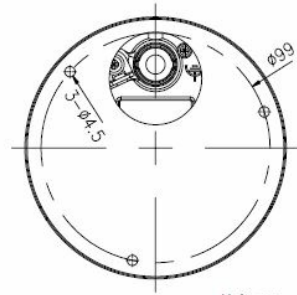

IP67 Video Network

Description

The OC-NDC 4MP has a SUS 316L stainless steel enclosure, protecting cameras to be used in corrosive environments, providing reliability and longevity compared to standard cameras. It is IP67 water resistant, preventing water ingress for outdoor use. The camera supports H.265+/H.265/H.264+/H.264 encoding: efficient compression technology that saves storage space and reduces bandwidth requirements. The Lens angle adjustment allows the camera lens to be adjusted to manually focus in different directions (pan/tilt/rotate), for easy installation.

Technical Dimensions

Dimension

Unit: mm

Specifications

CAMERA

Image Sensor	1/3" Progressive Scan CMOS
Min. Illumination	0.01Lux @(F1.2, AGC ON) ,0 Lux with IR on 0.028 Lux @(F2.0, AGC ON), 0 Lux with IR on
Shutter Speed	1 s to 1/100,000 s, support slow shutter
Lens	4mm, horizontal field of view: 83°, vertical field of view: 44.7° 6mm horizontal field of view: 55.4°, vertical field of view: 30.4°
Lens Mount	M12
Day & Night	IR cut filter
DNR	3D DNR
Wide Dynamic Range	120dB
Angle Adjustment	Tilt: 0° to 75°; Pan: -30° to 30°; Rotate: 0° to 360°

GENERAL

Operating Conditions	-30°C to +60 °C (-22 °F to +140 °F), Humidity less than 95% (non-condensing)
Power Supply	DC 12V, 0.4A, 5W, terminal block PoE (802.3af, class 3), 0.1A
Power Consumption	Max. 5W
IR Range	10 m
Housing Material	SUS 316L
Anti-Corrosion Standard	WF-2, NEMA 4X C5-M: 720H neutral salt spray, 480H water condensation;
	Exterior environments: industrial areas with high humidity and aggressive atmosphere and coastal areas with high salinity;
	Interior environments: buildings or areas with almost permanent condensation and with high pollution.
Ingress Protection	IP67
Dimensions	Camera: Φ 113 × 77.3 mm (4.45" × 3.04") Package: 257 × 167 × 145 mm (10.12" × 6.57" × 5.71")
Weight	Camera: 1680 g (3.7 lb.)