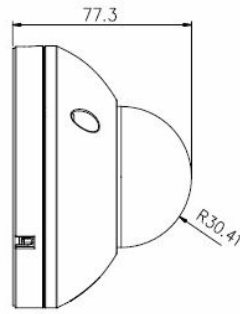

Technical Dimensions

Dimension

Unit: mm

Specifications

CAMERA

Image Sensor	1/3" Progressive Scan CMOS
Min. Illumination	0.01Lux @(F1.2, AGC ON) ,0 Lux with IR on 0.028 Lux @(F2.0, AGC ON), 0 Lux with IR on
Shutter Speed	1 s to 1/100,000 s, support slow shutter
Lens	4mm, horizontal field of view: 83°, vertical field of view: 44.7° 6mm horizontal field of view: 55.4°, vertical field of view: 30.4°
Lens Mount	M12
Day & Night	IR cut filter
DNR	3D DNR
Wide Dynamic Range	120dB
Angle Adjustment	Tilt: 0° to 75°; Pan: -30° to 30°; Rotate: 0° to 360°

GENERAL

Operating Conditions	-30°C to +60 °C (-22 °F to +140 °F), Humidity less than 95% (non-condensing)
Power Supply	DC 12V, 0.4A, 5W, terminal block PoE (802.3af, class 3), 0.1A
Power Consumption	Max. 5W
IR Range	10 m
Housing Material	SUS 316L
Anti-Corrosion Standard	WF-2, NEMA 4X C5-M: 720H neutral salt spray, 480H water condensation;
	Exterior environments: industrial areas with high humidity and aggressive atmosphere and coastal areas with high salinity;
	Interior environments: buildings or areas with almost permanent condensation and with high pollution.
Ingress Protection	IP67
Dimensions	Camera: Φ 113 × 77.3 mm (4.45" × 3.04") Package: 257 × 167 × 145 mm (10.12" × 6.57" × 5.71")
Weight	Camera: 1680 g (3.7 lb.)