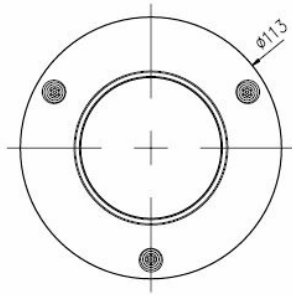

IP67 Video Network

Description

The OC-NDC 4MP has a SUS 316L stainless steel enclosure, protecting cameras to be used in corrosive environments, providing reliability and longevity compared to standard cameras. It is IP67 water resistant, preventing water ingress for outdoor use. The camera supports H.265+/H.265/H.264+/H.264 encoding: efficient compression technology that saves storage space and reduces bandwidth requirements. The Lens angle adjustment allows the camera lens to be adjusted to manually focus in different directions (pan/tilt/rotate), for easy installation.

Technical Dimensions

Dimension

Unit: mm

Specifications

CAMERA

Image Sensor	1/3" Progressive Scan CMOS
Min. Illumination	0.01Lux @(F1.2, AGC ON) ,0 Lux with IR on 0.028 Lux @(F2.0, AGC ON), 0 Lux with IR on
Shutter Speed	1 s to 1/100,000 s, support slow shutter
Lens	4mm, horizontal field of view: 83°, vertical field of view: 44.7° 6mm horizontal field of view: 55.4°, vertical field of view: 30.4°
Lens Mount	M12
Day & Night	IR cut filter
DNR	3D DNR
Wide Dynamic Range	120dB
Angle Adjustment	Tilt: 0° to 75°; Pan: -30° to 30°; Rotate: 0° to 360°

GENERAL

Operating Conditions	-30°C to +60 °C (-22 °F to +140 °F), Humidity less than 95% (non-condensing)
Power Supply	DC 12V, 0.4A, 5W, terminal block PoE (802.3af, class 3), 0.1A
Power Consumption	Max. 5W
IR Range	10 m
Housing Material	SUS 316L
Anti-Corrosion Standard	WF-2, NEMA 4X C5-M: 720H neutral salt spray, 480H water condensation;
	Exterior environments: industrial areas with high humidity and aggressive atmosphere and coastal areas with high salinity;
	Interior environments: buildings or areas with almost permanent condensation and with high pollution.
Ingress Protection	IP67
Dimensions	Camera: Φ 113 × 77.3 mm (4.45" × 3.04") Package: 257 × 167 × 145 mm (10.12" × 6.57" × 5.71")
Weight	Camera: 1680 g (3.7 lb.)