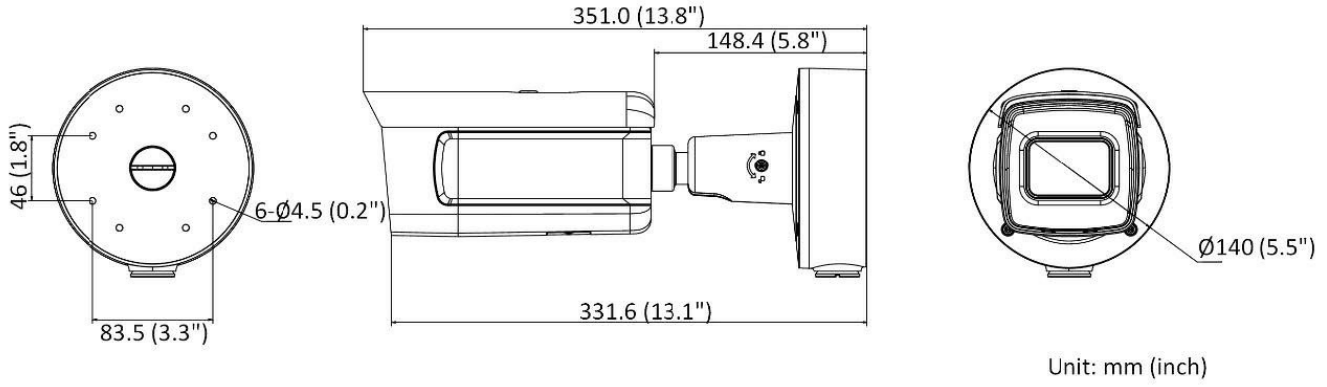

ONVIF ONVIF Conformant  IP67  IK10  H.264

Description

Monitor your vessel with the iDS-2CD7A26GO-IZHSY WDR IR Varifocal Bullet Network Camera with excellent low-light performance via DarkFighter technology. Equipped with a 2MP CMOS sensor and a 2.8 to 12 mm varifocal lens, the camera captures video at resolutions up to 1920 x 1080 at 50 fps in a 141.1 x 48° diagonal field of view. The bullet network camera has IR LEDs with an effective range of up to 50 m and uses a built-in IR cut filter to switch from color to B&W for day/night functionality.

Technical Dimensions

With -Y model:

Without -Y model:

Specifications

CAMERA

Image Sensor	1/1.8" Progressive Scan CMOS
Min. Illumination	Color: 0.0005 Lux @ (F1.2, AGC ON); B/W: 0.0001 Lux @ (F1.2, AGC ON), 0 Lux with IR
Shutter Speed	1 s to 1/100,000 s
Slow Shutter	N/A
Day & Night	IR Cut Filter, Blue glass module to reduce ghost phenomenon
Digital Noise Reduction	3D DNR
WDR	140dB
SNR	≥ 52 dB