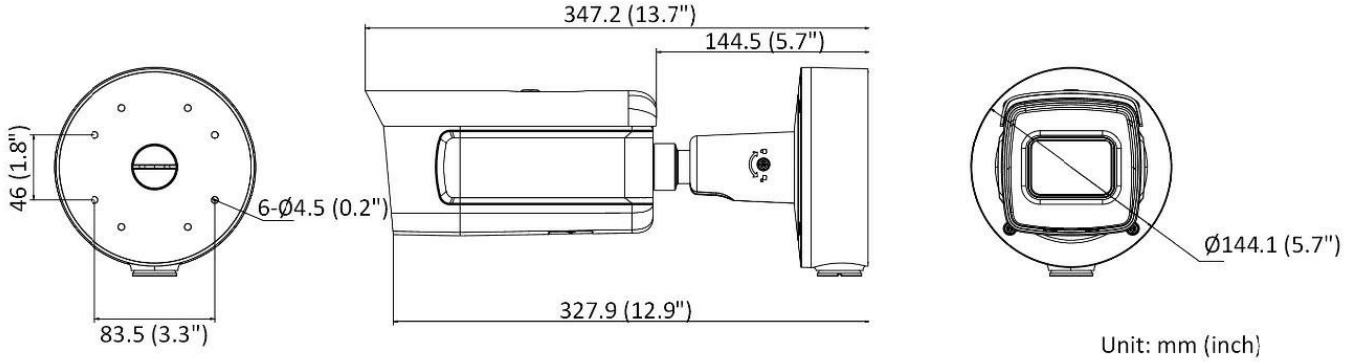

ONVIF ONVIF Conformant  IP67  IK10  H.264

Description

Monitor your vessel with the iDS-2CD7A26GO-IZHSY WDR IR Varifocal Bullet Network Camera with excellent low-light performance via DarkFighter technology. Equipped with a 2MP CMOS sensor and a 2.8 to 12 mm varifocal lens, the camera captures video at resolutions up to 1920 x 1080 at 50 fps in a 141.1 x 48° diagonal field of view. The bullet network camera has IR LEDs with an effective range of up to 50 m and uses a built-in IR cut filter to switch from color to B&W for day/night functionality.

Technical Dimensions

With -Y model:

Without -Y model:

Specifications

CAMERA

Image Sensor	1/1.8" Progressive Scan CMOS
Min. Illumination	Color: 0.0005 Lux @ (F1.2, AGC ON); B/W: 0.0001 Lux @ (F1.2, AGC ON), 0 Lux with IR
Shutter Speed	1 s to 1/100,000 s
Slow Shutter	N/A
Day & Night	IR Cut Filter, Blue glass module to reduce ghost phenomenon
Digital Noise Reduction	3D DNR
WDR	140dB
SNR	≥ 52 dB