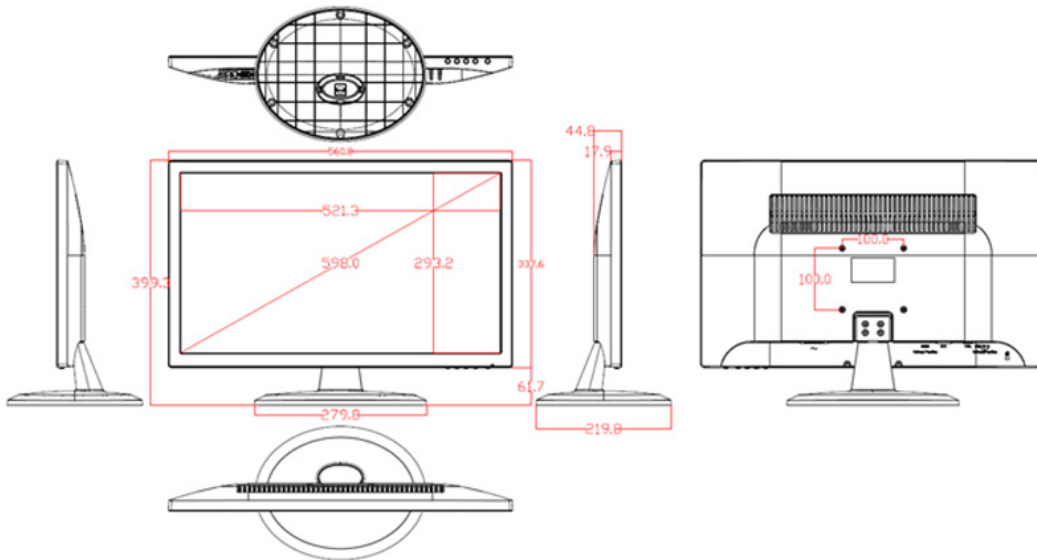

2310120130

DS-D5024FC 23.6 inch Desk Monitor

Desk Monitor

- ✓ LED backlit technology
- ✓ Full HD 1920×1080@60Hz
- ✓ 170°(H)/160°(V)
- ✓ HDMI, VGA, BNC input, BNC output, audio in

Description

The DS-D5024FC 23.6 inch Desk Monitor features LED backlit technology with full HD 1920×1080@60Hz and a wide view angle of 170°(H)/160°(V). The monitor has a multiple interface (HDMI, VGA, BNC input, BNC output, audio in), support analog signal input, and a built-in speaker.

DS-D5024FC 23.6 inch Desk Monitor

The monitor can be used for 24/7 operation and has a VESA stand bracket. It has a green energy feature with the ability to enter standby mode when there is no signal output.

Technical Dimensions

Dimensions (unit: mm)

Specifications

SCREEN SIZE	23.6 INCH
Pixel Pitch	0.2715 mm x 0.2715 mm
Max Resolution	1920 x 1080 @ 60 Hz
Brightness	250 cd/m ²
Contrast	1000: 1
Response Time	5 ms
Color	16.7M
Active Area (H x V)	525.22mm(H) x 297.22mm (V)
Viewing Angle	Horizontal 170°, vertical 160°
Interfaces	HDMI input: 1
	VGA input: 1
	BNC(in/out): 1 x 1, Out x1
	Audio(L/R): In x 1 Out x 1, 3.5 mm mini-jack
	Headphone: 1
Power Supply	AC 100~240V
Power Consumption	≤30W
Standby Power Consumption	≤ 0.5 W
Loudspeaker	2*2W
Working Temperature	0 to 40 ° C
Working Humidity	10 to 85 %
Storage Temperature	-20 to 55 ° C
Storage Humidity	5 to 95%
Color of Casing	Black
VESA	M4, 100 mm x 100 mm
Dimensions(W*H*D)	561mm x 338mm x 45mm / 561 mm x 339mm x 218.5mm (with base)
Package Dimension (W x H x D)	614mm x 465mm x 109mm
Gross Weight	6Kg
Net Weight	5.1kg