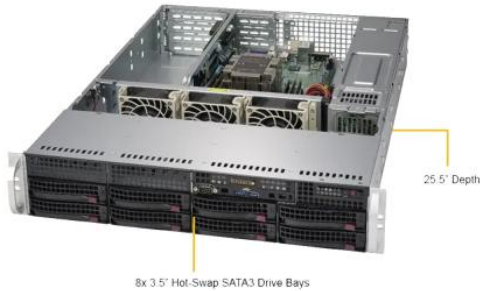

2310120105

CSN RS100 – 2U Rackserver 500W Red. PSU

CSN-RS100 Rackserver, 2U, Xeon4110/48GB/2x240GB/Red.PSU/W10

- ✓ 2U Rack chassis
- ✓ 500W Redundant PSU
- ✓ 2x 10Gb LAN
- ✓ 2x USB 2.0
- ✓ 2x USB 3.0
- ✓ 48GB ram
- ✓ INTEL Xeon SP 4110 2,1GHz 8-Core
- ✓ 2x 240GB SSD, RAID1
- ✓ Windows 10 IoT Enterprise LTSC 2019
- ✓ Quadro P400 2GB Graphic Card, 3x mDP/DVI
- ✓ 8x free Hot-swap 3.5" SATA3 drive bays
- ✓ LSI 3108 HW RAID controller
- ✓ Dimensions (DxWxH): 647mm x 437mm x 89mm