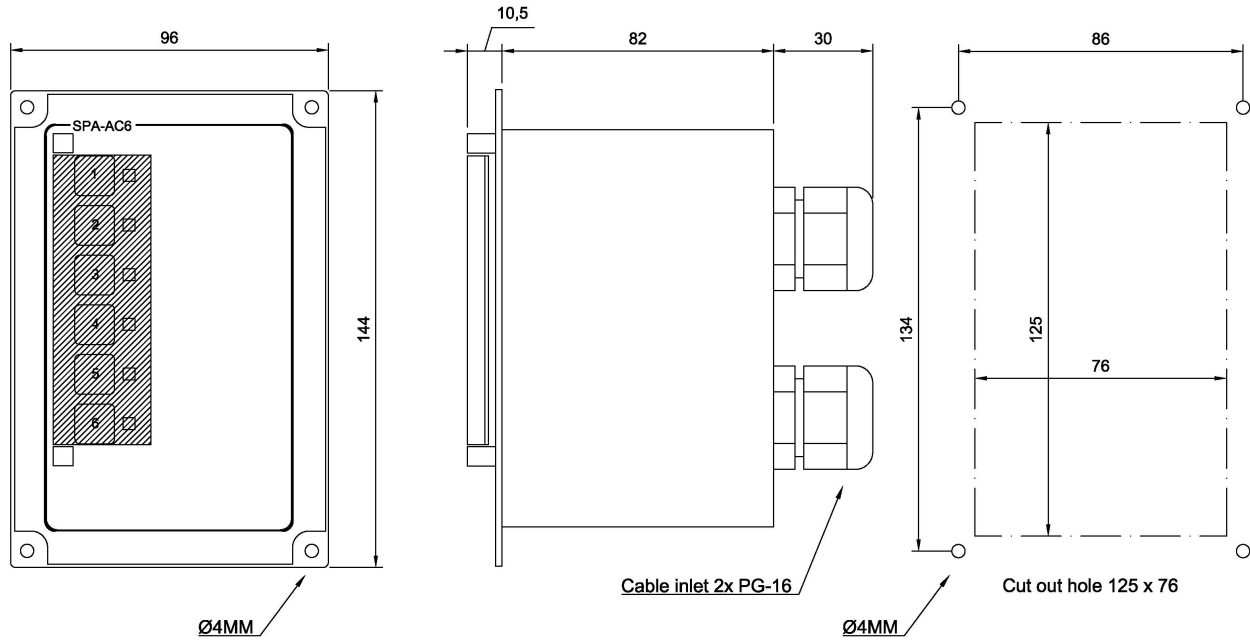

## Technical Dimensions

## GENERAL

Size (WxHxD)	96 x 144 x 82
Weight	0.4 kg
Material	Black anodized aluminium
Mounting	Flush, wall with use of back box
Connections	Plugable screw terminals for 2.5 mm <sup>2</sup> cable
Cable glands	2 x PG-16
Cable size	6 x 2 x 0.75mm <sup>2</sup>
IP-rating	IP-44
Operating temperature	-15°C to +55°C