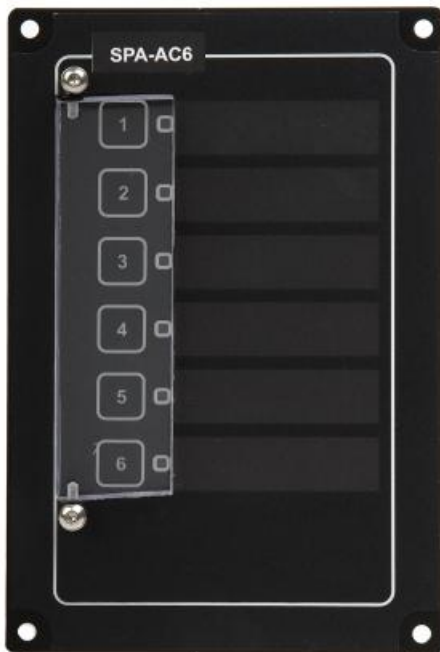

## SPA-AC6-D

Dual Alarm Panel

### Description

- ✓ Alarmpanel for dual system
- ✓ Activating abandon, general or manual alarms
- ✓ Alarm reset button
- ✓ Replaceable text label for each button
- ✓ Separate Emergency button (EMS) for PA-message
- ✓ Hinged transparent protecting cover for all buttons
- ✓ To be used together with SPA-M6D
- ✓ Flush mounting, back box for wall mounting is available
- ✓ Buttons backlight with green illumination

The alarm panel can start three alarms and emergency message in a SPA-V2 public address and general alarm dual system.

## GENERAL

Size (WxHxD)	96 x 144 x 82
Weight	0.4 kg
Material	Black anodized aluminium
Mounting	Flush, wall with use of back box
Connections	Plugable screw terminals for 2.5 mm <sup>2</sup> cable
Cable glands	2 x PG-16
Cable size	6 x 2 x 0.75mm <sup>2</sup>
IP-rating	IP-44
Operating temperature	-15°C to +55°C