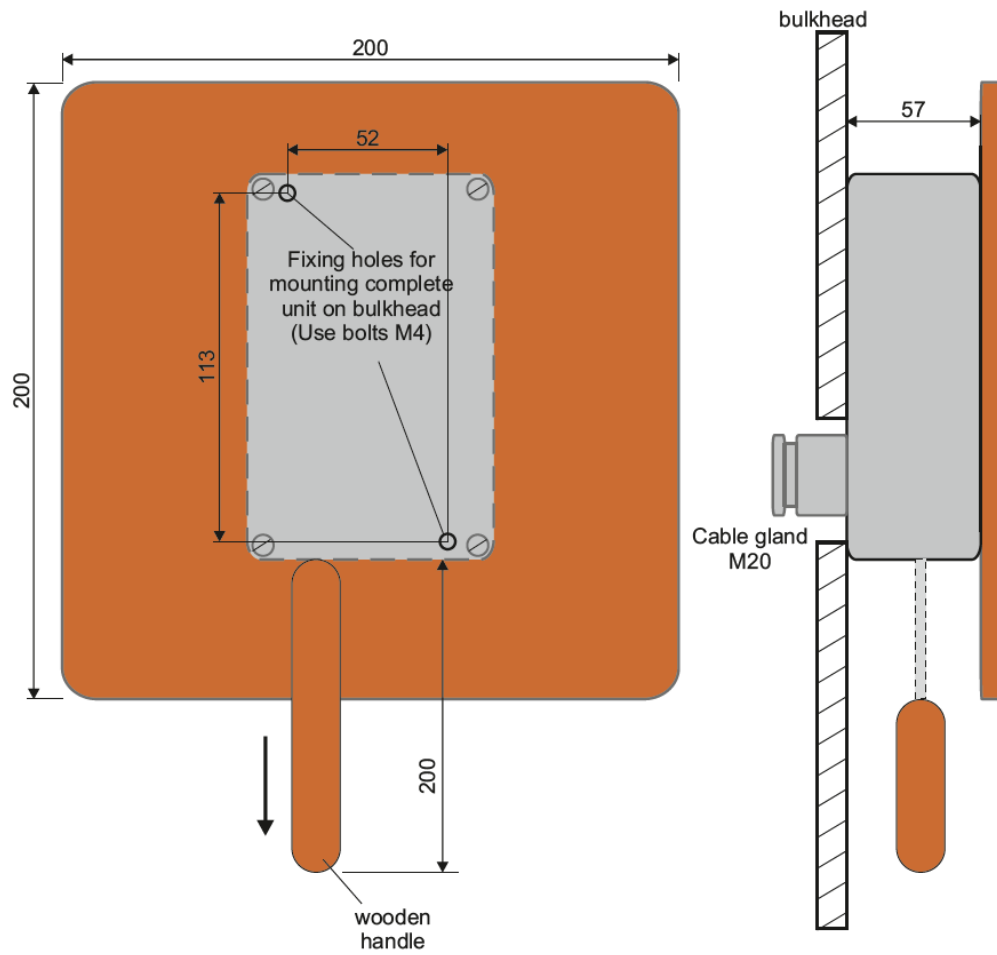

4000016475

ITCS-C8

Sauna Calling Unit

- ✓ Call unit for sauna
- ✓ Wooden construction
- ✓ Wooden handle
- ✓ Bulkhead mounting

Description

The ITCS-C8 is a dedicated call unit for saunas, designed for bulkhead mounting. It features a wooden construction with a wooden handle, ensuring durability and heat resistance in high-temperature environments.

- ✓ Simple and reliable – Designed for easy call activation in sauna areas.
- ✓ Wooden design – Heat-resistant materials suitable for demanding conditions.
- ✓ Bulkhead mounting – Secure installation for seamless operation.

Ideal for integration into onboard or facility communication systems, the ITCS-C8 provides a safe and effective way to request assistance from sauna areas.

Technical Dimensions

FRONT VIEW:

Specifications

MECHANICAL

Dimensions (WxHxD)	200x200x57 mm (+ front plate)
Weight	0.6 kg
Cable inlet (gland)	1 x M20

ENVIRONMENTAL

Protection	IP56
Temperature	-25°C to +130°C

CONNECTION:

NOTE:
If more calling units type ITCS-C8 is used for same calling place/line they are connected in parallel