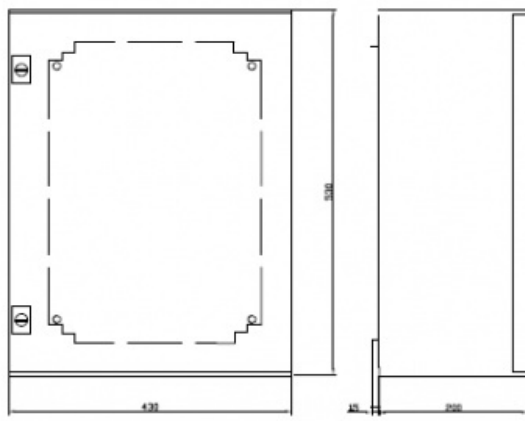

## Technical Dimensions

Technical data

Material.....Fibre glass reinforced polyester

Finish.....Grey RAL 7032

Protection.....IP66

Wallbrackets.....PF/PLM (4pcs.)

All dimensions in mm.

## GENERAL

Size (WxHxD)	430 x 330 x 200 mm
Weight	8.0 kg