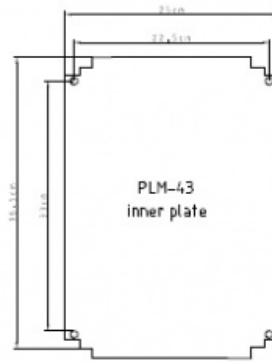

# IP DECT base station 1G9

Base Station

☑ in cabinet -w/heater &amp; thermostat

 IP66

## Technical Dimensions

Technical data

Material.....Fibre glass reinforced polyester

Finish.....Grey RAL 7032

Protection.....IP66

Wallbrackets.....PF/PLM (4pcs.)

All dimensions in mm.

## GENERAL

Size (WxHxD)	430 x 330 x 200 mm
Weight	8.0 kg