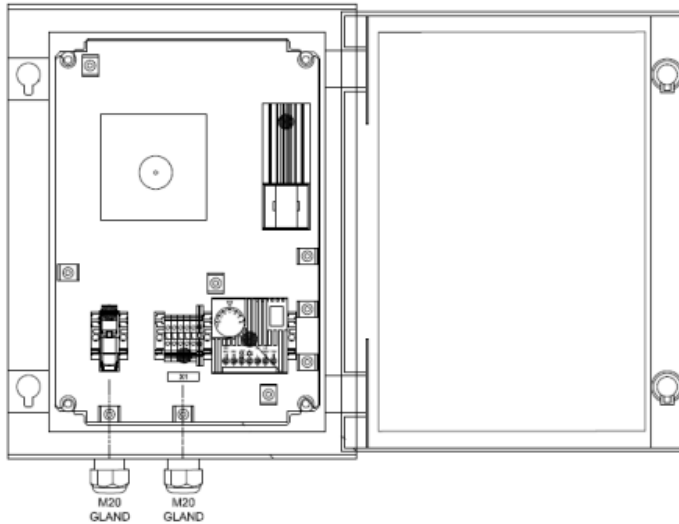

# IP DECT base station 1G9

Base Station

☑ in cabinet -w/heater &amp; thermostat

 IP66

## Description

IP DECT base station 1G9 is designed for outdoor cold environment and is inside a cabinet with a heater and thermostat. It has PoE for the base station and 230 VAC for the heater with 115V AC on request. It is prepared with terminals and cable glands and is suitable for the maritime environment.

## Technical Dimensions

Technical data

Material.....Fibre glass reinforced polyester

Finish.....Grey RAL 7032

Protection.....IP66

Wallbrackets.....PF/PLM (4pcs.)

All dimensions in mm.

## GENERAL

Size (WxHxD)	430 x 330 x 200 mm
Weight	8.0 kg