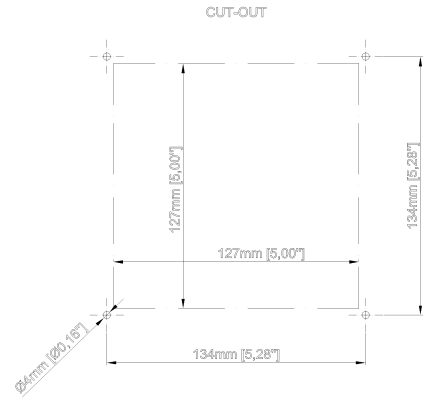

Technical Dimensions

Specifications

GENERAL

Size (WxHxD)	144 x 144 x 82
Weight w/microphone	0.5 kg
Material	Black anodized aluminium
Mounting	Flush, wall with use of back box
Output signal	0.775Vrms / 0dB
Connections	Plugable screw terminals for 2.5 mm ² cable
Cable glands	4 x PG-16
Cable size	6 x 2 x 0.75 mm ²
Local mute relay, output	24V DC @ maximum 50mA
IP-rating	IP-44
Operating temperature	-15°C to +55°C
EN60945 environmental category	Protected
Compass safe distance	0.75 m
Operator & reading distance	0.7m