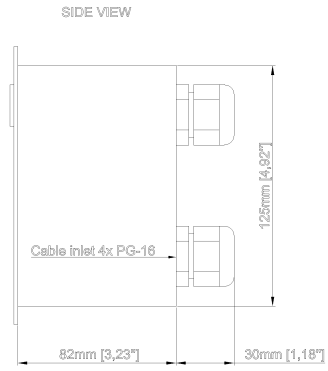

Technical Dimensions

Specifications

GENERAL

Size (WxHxD)	144 x 144 x 82
Weight w/microphone	0.5 kg
Material	Black anodized aluminium
Mounting	Flush, wall with use of back box
Output signal	0.775Vrms / 0dB
Connections	Plugable screw terminals for 2.5 mm ² cable
Cable glands	4 x PG-16
Cable size	6 x 2 x 0.75 mm ²
Local mute relay, output	24V DC @ maximum 50mA
IP-rating	IP-44
Operating temperature	-15°C to +55°C
EN60945 environmental category	Protected
Compass safe distance	0.75 m
Operator & reading distance	0.7m