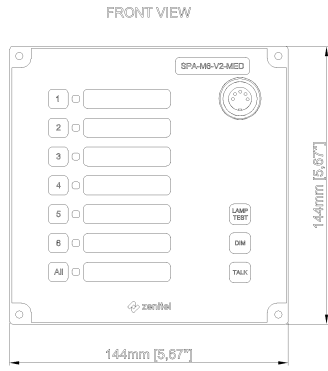

2340110049

SPA-M6-V2-MED

PA Panel Single with 6 zones, All Call, Dimmer, Flush, Green Backlight

- ✓ PA panel for single system
- ✓ Built-in pre-amplifier with preset signal level and tone controls
- ✓ 6 zone selection buttons
- ✓ ALL, TALK and dimmer buttons.
- ✓ Replaceable text label to each zone button
- ✓ Zone buttons have activation confirmation light
- ✓ Flush mounting, back box for wall mounting is available
- ✓ Local mute contact for external loudspeaker
- ✓ Buttons backlight with green illumination

MED Certification

Onboard communication

Description

Zenitel SPA-M6 V2 Panel gives messages in one to six zones in a SPA-V2 public address and general alarm single system. Installation in consoles or on-wall indoor.

Function Local mute is used for instances where feedback is caused by close proximity between a PA panel and a loudspeaker. This function must be in combination with relay box.

Note: Microphone must be ordered separately.

Technical Dimensions

Specifications

GENERAL

Size (WxHxD)	144 x 144 x 82
Weight w/microphone	0.5 kg
Material	Black anodized aluminium
Mounting	Flush, wall with use of back box
Output signal	0.775Vrms / 0dB
Connections	Plugable screw terminals for 2.5 mm ² cable
Cable glands	4 x PG-16
Cable size	6 x 2 x 0.75 mm ²
Local mute relay, output	24V DC @ maximum 50mA
IP-rating	IP-44
Operating temperature	-15°C to +55°C
EN60945 environmental category	Protected
Compass safe distance	0.75 m
Operator & reading distance	0.7m