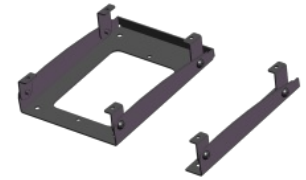

The MPS microphone range offers versatile mounting options, allowing use as a freestanding unit on a desk or permanent installation with an optional bracket.

If required, the MPS can be purchased with a fist microphone as an alternative for the standard gooseneck MPS01-F.

Accessories

VIPEDIA-BOA01

Din Rail Mount RJ45 Breakout Adapter - Single Port

Item Number: 1200550010

VIPEDIA-BOA02

Din Rail Mount RJ45 Breakout Adapter - Four Port

Item Number: 1200550020

MPX10

Expansion Module for MPS01 with 10 buttons

Item Number: TBD

MPX10-MB

Wall or desk mount bracket kit for MPS10 and MPS20 microphones

Item Number: 1200560100

Used With

VIPEDIA-12-NET

PAVA Audio router with network card