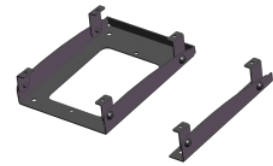

## Accessories

**VIPEDIA-BOA01**

Din Rail Mount RJ45 Breakout Adapter - Single Port

**VIPEDIA-BOA02**

Din Rail Mount RJ45 Breakout Adapter - Four Port

**MPX10**

Expansion Module for MPS01 with 10 buttons

**MPX10-MB**