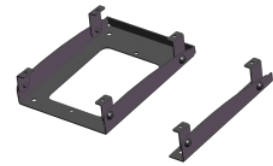

## Accessories

VIPEDIA-BOA01

Din Rail Mount RJ45 Breakout Adapter - Single Port

VIPEDIA-BOA02

Din Rail Mount RJ45 Breakout Adapter - Four Port

MPX10

Expansion Module for MPS01 with 10 buttons

MPX10-MB