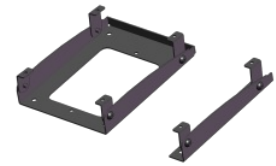

The MPS consists of a sloping console with a flexible gooseneck microphone, a graphic LCD display, a silent operation 'Touch to Talk' touchpad PTT button and a 40 button expansion panel.

Additionally, a VU bar-graph displays the optimum microphone input level and this along with the built-in AGC ensures that consistency in live broadcast levels are maintained. The MPS microphone range offers versatile mounting options, allowing use as a freestanding unit on a desk or permanent installation with an optional bracket.

If required, the MPS can be purchased with a fist microphone as an alternative for the standard gooseneck MPS40-F.

Accessories

VIPEDIA-BOA01

Din Rail Mount RJ45 Breakout Adapter - Single Port

Item Number: 1200550010

VIPEDIA-BOA02

Din Rail Mount RJ45 Breakout Adapter - Four Port

Item Number: 1200550020

MPX10

Expansion Module for MPS01 with 10 buttons

Item Number: TBD

MPX10-MB

Wall or desk mount bracket kit for MPS10 and MPS20 microphones