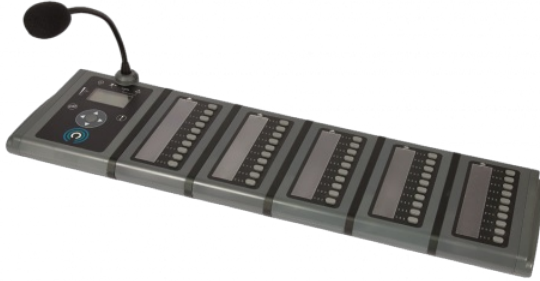

1000192

MPS50-G

Desk Mount Paging and Emergency Microphone with 50 buttons - Gooseneck

- ✓ DESK MOUNT GOOSENECK MICROPHONE WITH SINGLE PTT & 50 PHYSICAL BUTTONS
- ✓ WALL MOUNTABLE OPTIONS
- ✓ LIVE AND STORE-AND-FORWARD SUPPORTED
- ✓ FLEXIBLE CONNECTIVITY SUPPORTING BOTH ANALOGUE AND IP
- ✓ ANALOGUE HARDWARE FALL BACK
- ✓ BACKGROUND MUSIC INPUT AND CONTROL
- ✓ BUILT-IN LOUDSPEAKER WITH LISTEN-IN FUNCTION
- ✓ HEADSET INPUT AND CONTROL
- ✓ COMPATIBLE WITH ZENITEL'S RANGE OF PAVA AUDIO ROUTERS

Public Address

Voice Alarm

Commercial Audio

Civil Defence Approval

EN54

EN 54 Certified

Description

The MPS50-G is part of the Microphone Paging Station (MPS) range of flexible paging and emergency microphones designed to work seamlessly with Zenitel PAVA audio routers. This microphone can be configured for live or store-and-forward broadcasts and to trigger zonal functions such as pre-recorded messages and background music (BGM) or control volume levels. Zone selection is facilitated through a rotary selector using the LCD display or the 50 physical buttons.

The MPS consists of a sloping console with a flexible gooseneck microphone, a graphic LCD display, a silent operation 'Touch to Talk' touchpad PTT button and a 50 button expansion panel.

Additionally, a VU bar-graph displays the optimum microphone input level and this along with the built-in AGC ensures that consistency in live broadcast levels are maintained. The MPS microphone range offers versatile mounting options, allowing use as a freestanding unit on a desk or permanent installation with an optional bracket.

If required, the MPS can be purchased with a fist microphone as an alternative for the standard gooseneck MPS50-F.

Accessories

VIPEDIA-BOA01

Din Rail Mount RJ45 Breakout Adapter - Single Port

Item Number: 1200550010