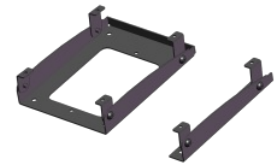

The MPS consists of a sloping console with a flexible gooseneck microphone, a graphic LCD display, a silent operation 'Touch to Talk' touchpad PTT button and a 50 button expansion panel.

Additionally, a VU bar-graph displays the optimum microphone input level and this along with the built-in AGC ensures that consistency in live broadcast levels are maintained. The MPS microphone range offers versatile mounting options, allowing use as a freestanding unit on a desk or permanent installation with an optional bracket.

If required, the MPS can be purchased with a fist microphone as an alternative for the standard gooseneck MPS50-F.

Accessories

VIPEDIA-BOA01

Din Rail Mount RJ45 Breakout Adapter - Single Port

VIPEDIA-BOA02

Din Rail Mount RJ45 Breakout Adapter - Four Port

MPX10

Expansion Module for MPS01 with 10 buttons

MPX10-MB

Wall or desk mount bracket kit for MPS10 and MPS20 microphones

Used With

VIPEDIA-12-NET

PAVA Audio router with network card