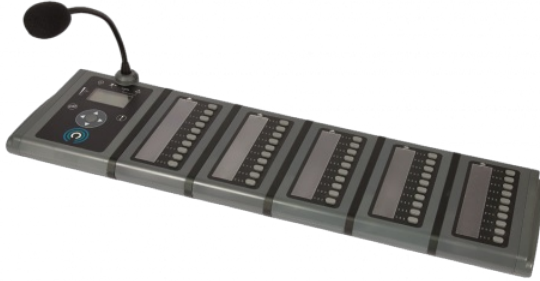

1000192

MPS50-G

Desk Mount Paging and Emergency Microphone with 50 buttons - Gooseneck

- ✓ DESK MOUNT GOOSENECK MICROPHONE WITH SINGLE PTT & 50 PHYSICAL BUTTONS
- ✓ WALL MOUNTABLE OPTIONS
- ✓ LIVE AND STORE-AND-FORWARD SUPPORTED
- ✓ FLEXIBLE CONNECTIVITY SUPPORTING BOTH ANALOGUE AND IP
- ✓ ANALOGUE HARDWARE FALL BACK
- ✓ BACKGROUND MUSIC INPUT AND CONTROL
- ✓ BUILT-IN LOUDSPEAKER WITH LISTEN-IN FUNCTION
- ✓ HEADSET INPUT AND CONTROL
- ✓ COMPATIBLE WITH ZENITEL'S RANGE OF PAVA AUDIO ROUTERS

Public Address

Voice Alarm

Commercial Audio

Civil Defence Approval

EN54

EN 54 Certified

Description

The MPS50-G is part of the Microphone Paging Station (MPS) range of flexible paging and emergency microphones designed to work seamlessly with Zenitel PAVA audio routers. This microphone can be configured for live or store-and-forward broadcasts and to trigger zonal functions such as pre-recorded messages and background music (BGM) or control volume levels. Zone selection is facilitated through a rotary selector using the LCD display or the 50 physical buttons.

The MPS consists of a sloping console with a flexible gooseneck microphone, a graphic LCD display, a silent operation 'Touch to Talk' touchpad PTT button and a 50 button expansion panel.

Additionally, a VU bar-graph displays the optimum microphone input level and this along with the built-in AGC ensures that consistency in live broadcast levels are maintained. The MPS microphone range offers versatile mounting options, allowing use as a freestanding unit on a desk or permanent installation with an optional bracket.

If required, the MPS can be purchased with a fist microphone as an alternative for the standard gooseneck MPS50-F.

Accessories

VIPEDIA-BOA01

Din Rail Mount RJ45 Breakout Adapter - Single Port

VIPEDIA-BOA02