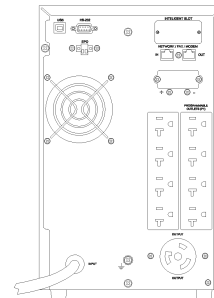

Technical Dimensions

SIDE VIEW

FRONT VIEW

REAR VIEW

Specifications

GENERAL

Sn	1000 VA
Pn	1000 W
Input Voltage	55-150 VAC (Depending on load level)
Input Frequency	50/60 Hz auto-sensing
Output Voltage	120 VAC nominal (100/110/115/127 selectable)
Output Waveform	Pure sine wave, zero transfer time
Output Frequency	50/60Hz auto-sensing \leq 1%
Output Efficiency	Up to 98% ECO Mode and 92% online mode
Output Overload Capacity	$> 110\%$ & $\leq 130\%$ for 5 min; $> 130\%$ & $\leq 140\%$ for 30 sec; $> 140\%$ for 1.5 sec
Battery chemistry	Sealed, maintenance-free lead acid
Dimensions (W x D x H)	142.3 x 396.3 x 218.4 mm / 5.6 x 15.6 x 8.6 in
Weight	13.6 kg / 30 lbs

Accessories

UPS-XPC-CARD

Dry Contact Interface Card

Item Number: 2970000204