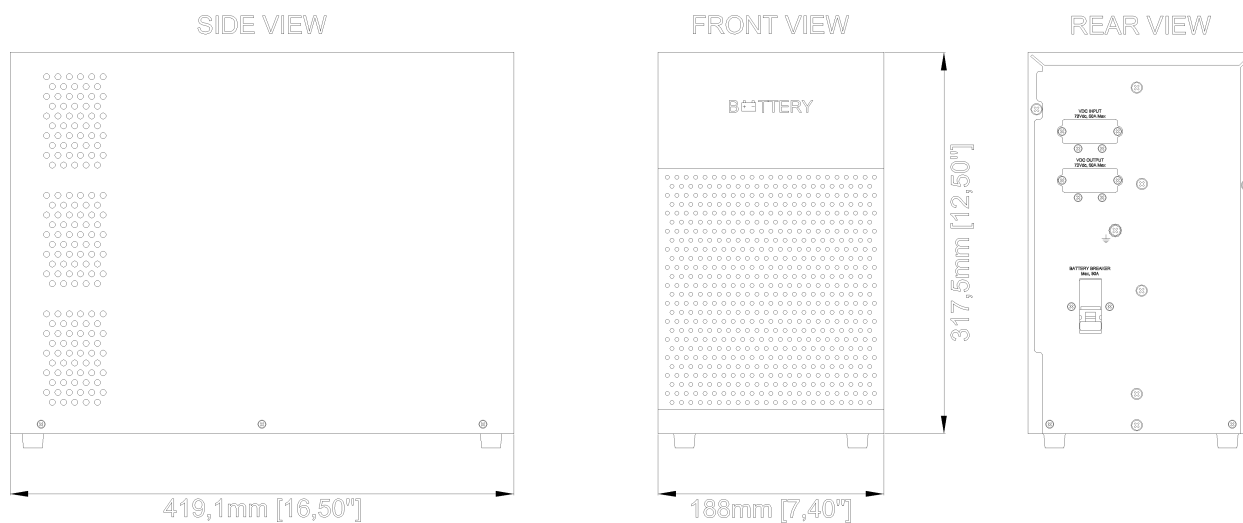

2970000219

UPS-T91-BP72A

External Battery Module for UPS-T91-3000, Tower

- ✓ Compatible with UPS-T91-3000 unit
- ✓ Available for runtimes up to 4 hours
- ✓ Tower installation

Description

EBM modules are essential on maritime vessels, offshore platforms, and energy facilities where continuous power to critical communication and control systems is vital. They extend UPS runtime for equipment such as PA/GA, intercom, IP telephony, navigation consoles, monitoring systems, and safety infrastructure.

Specifications

GENERAL

Nominal battery voltage	72 VDC
Battery chemistry type	Sealed lead-acid maintenance free
Battery capacity (Ah)	9 Ah
Compatible UPS model	UPS-T91-3000
Dimensions W x D x H	188 x 419.1 x 317.5 mm / 7.4 x 16.5 x 12.5 in
Weight	37.2 kg / 82 lbs