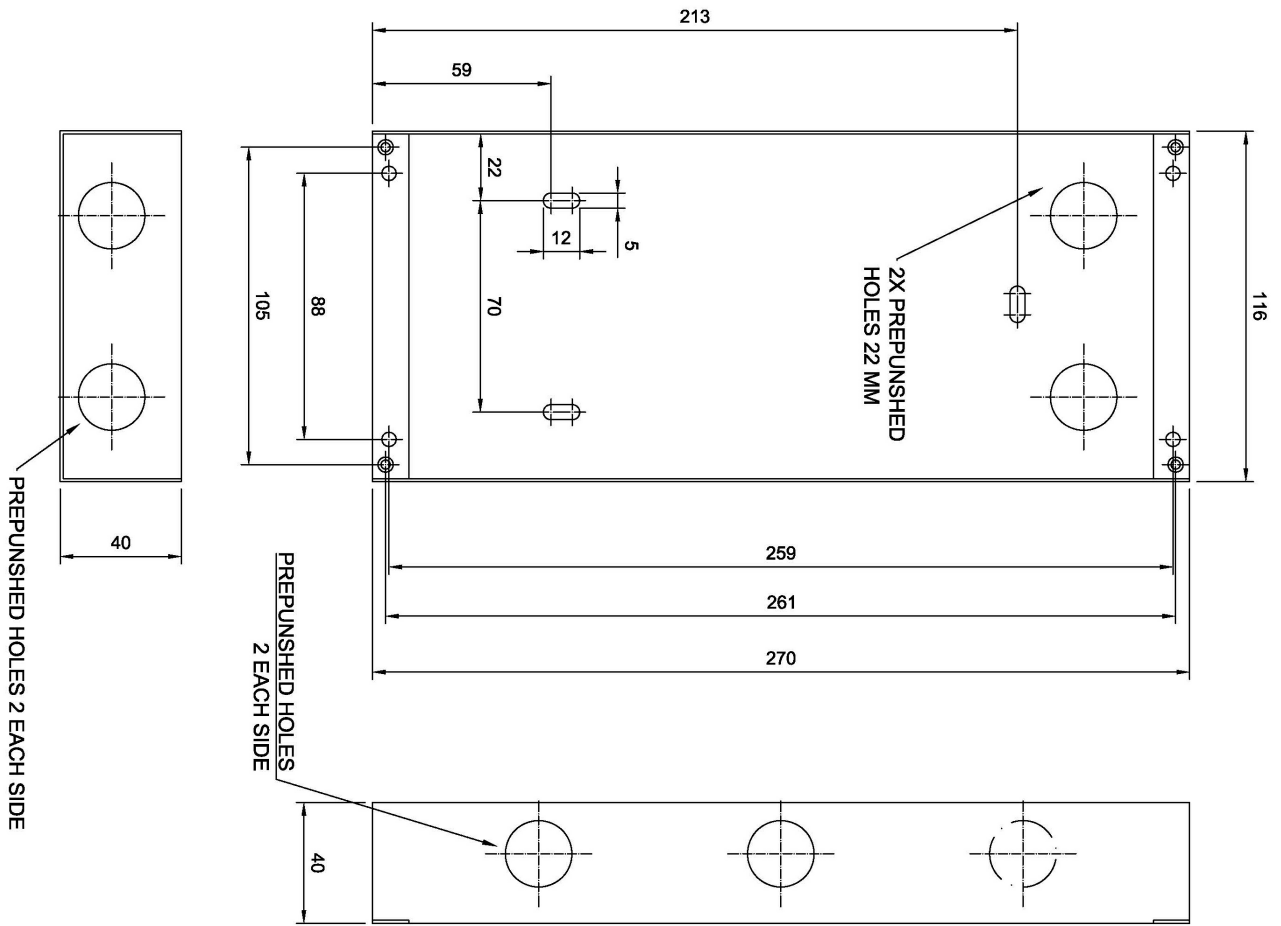

## Flush Mount Back Box

---

---

### Description

Flush mount back box for:

- ✓ 1008431000 - CRM-V-2 IP Flush Master Station
- ✓ 1008010100 - CRM-V-DAK48
- ✓ 1008415000 - IP Cleanroom Station

### Technical Dimensions

## GENERAL

Size (WxHxD)	116 x 270 x 40 mm
Weight	0.5 kg