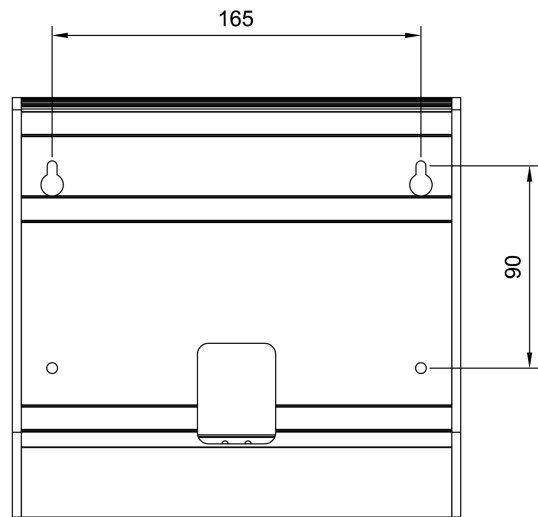

SPECIFICATIONS

Size WxHxD	201 x 188 x 75 mm
Weight	0.7 kg
Material	Anodized Aluminium
Color	Black

PRODUCT OPTIONS

1023595060	EMBR-6 Exigo mounting kit for joining boxes
------------	---

TECHNICAL DIMENSIONS

Front view

Rear view

Dimensions in mm

USED WITH

1023200033

ECPIR-3P

Exigo Access Panel / Turbine Intercom

1023200030