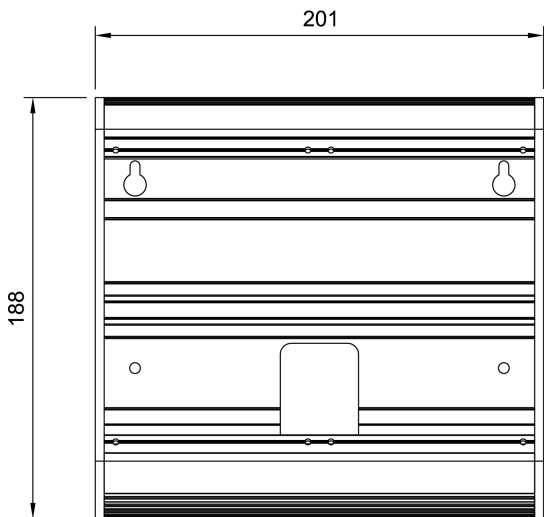

1023595020

EMBR-2

Mounting Box for ECPIR, EAPIR and EBMDR-8 Panels

DESCRIPTION

- For desktop or on-wall mounting
- Boxes can be joined to accommodate up to 5 panels using the EMBR-6 kit
- Indoor use

SPECIFICATIONS

SPECIFICATIONS

Size WxHxD	201 x 188 x 75 mm
Weight	0.7 kg
Material	Anodized Aluminium
Color	Black

PRODUCT OPTIONS

1023595060	EMBR-6 Exigo mounting kit for joining boxes
------------	---

TECHNICAL DIMENSIONS

Front view

Rear view

Dimensions in mm

USED WITH

1023200033

ECPIR-3P

Exigo Access Panel / Turbine Intercom

1023200030