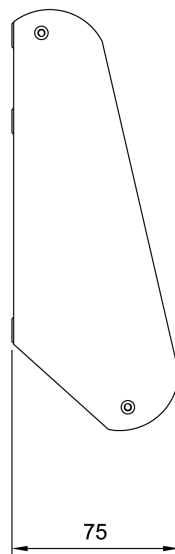

1023595020

EMBR-2

Mounting Box for ECPIR, EAPIR and EBMDR-8 Panels

DESCRIPTION

- For desktop or on-wall mounting
- Boxes can be joined to accommodate up to 5 panels using the EMBR-6 kit
- Indoor use

SPECIFICATIONS

SPECIFICATIONS

Size WxHxD	201 x 188 x 75 mm
Weight	0.7 kg
Material	Anodized Aluminium
Color	Black

PRODUCT OPTIONS

1023595060	EMBR-6 Exigo mounting kit for joining boxes
------------	---

TECHNICAL DIMENSIONS

Front view

Rear view

Dimensions in mm

USED WITH

1023200033

ECPIR-3P

Exigo Access Panel / Turbine Intercom

1023200030