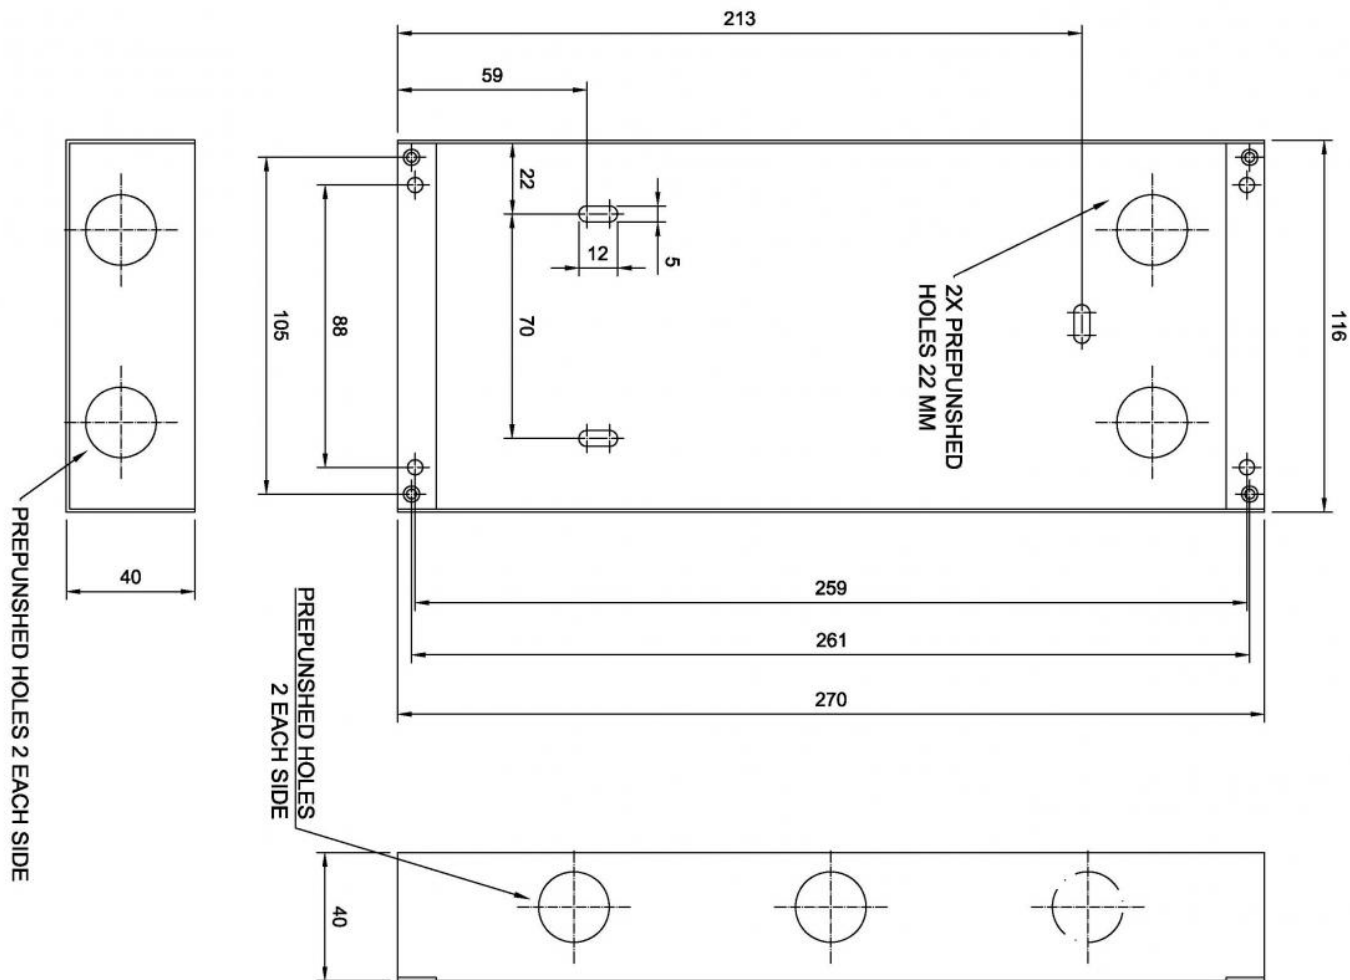

### DESCRIPTION

Flush mount back box for:

- 1008431000 - CRM-V-2 IP Flush Master Station
- 1008010100 - CRM-V-DAK48
- 1008415000 - IP-CROR Cleanroom Station

### SPECIFICATIONS

#### GENERAL

Size (WxHxD)	116 x 270 x 40 mm
Weight	0.5 kg

---

**TECHNICAL DIMENSIONS**

**USED WITH**

**1008431000**  
**CRM-V-2**  
 IP Flush Master Station

**1008415000**  
**IP-CROR**  
 IP Station for Cleanrooms and Operating Rooms