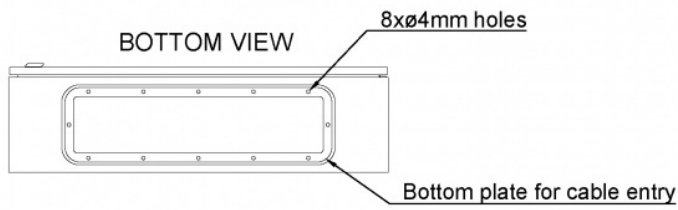

TECHNICAL DIMENSIONS

CABINET TECHNICAL DATA	
MAKER	RITTAL
MODEL	AE 1077.500
COLOR	RAL 7035
BASE WEIGHT	40 kg
PROTECTION	IP66