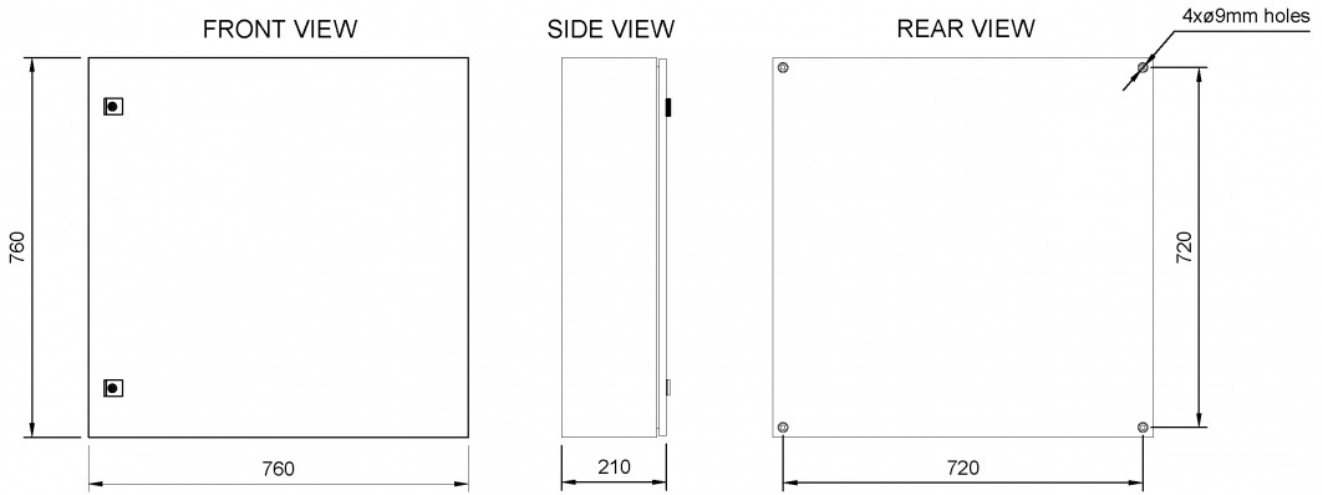

#### GENERAL

Power supply: 230VAC	230V AC
Power consumption	Max. 260W
Connection	Screw terminals
Cabinet colour	RAL 7032
Dimensions (mm)	760W x 760H x 210D

# TECHNICAL DIMENSIONS

CABINET TECHNICAL DATA	
MAKER	RITTAL
MODEL	AE 1077.500
COLOR	RAL 7035
BASE WEIGHT	40 kg
PROTECTION	IP66