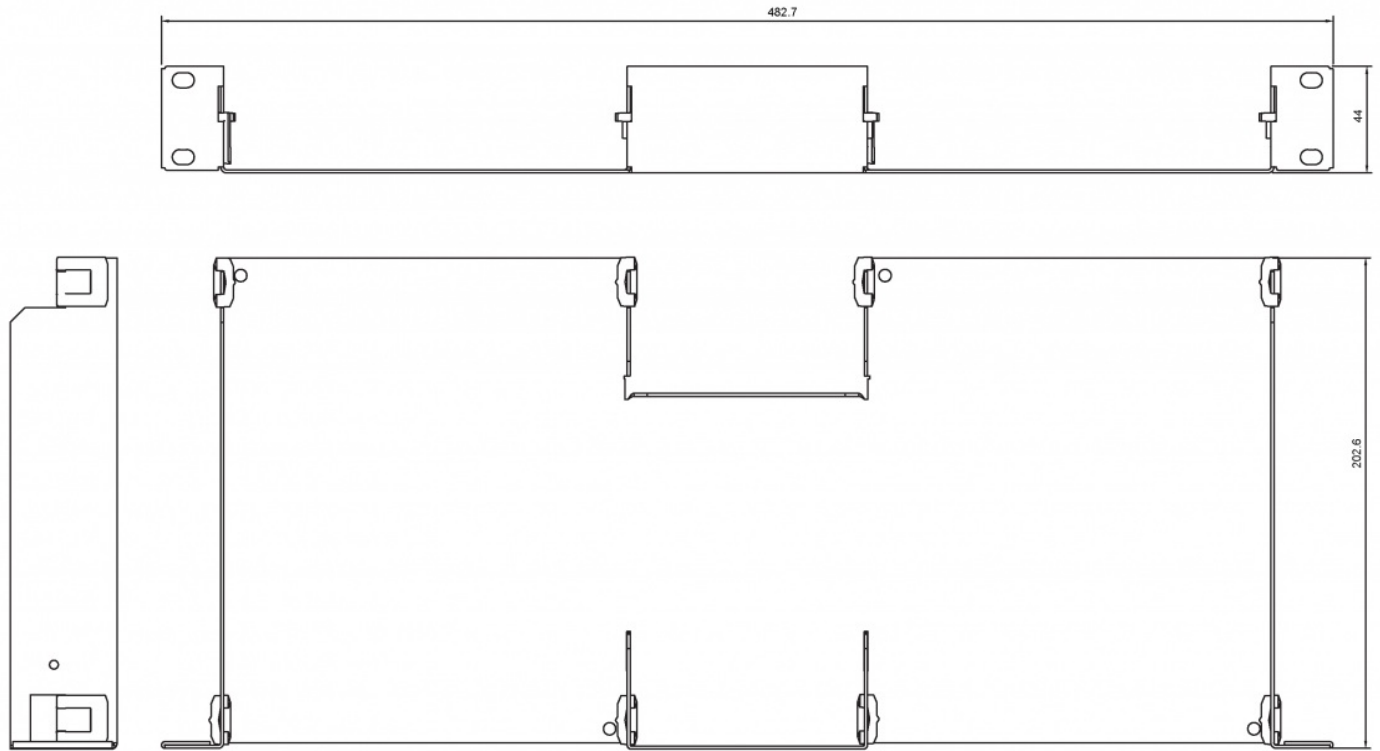

1002500010

IA-RS1

Rack Shelf for ICX-500 - 19"

DESCRIPTION

Using the IA-RS1 Rack Shelf, two ICX-500 units can be mounted side by side in a 19" 1HU rack space.

SPECIFICATIONS

GENERAL

Size (WxHxD)	483 x 44 x 203 mm
Weight	0.5kg

[Export Table Data](#)

TECHNICAL DIMENSIONS

USED WITH

1002000100

ICX-500

Intelligent Communication Gateway with HD Voice