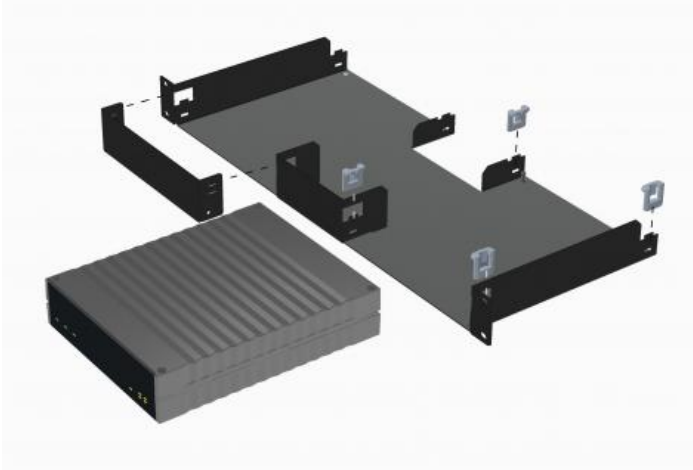

1002500010

IA-RS1

Rack Shelf for ICX-500 - 19"

DESCRIPTION

Using the IA-RS1 Rack Shelf, two ICX-500 units can be mounted side by side in a 19" 1HU rack space.

SPECIFICATIONS

GENERAL

Size (WxHxD)	483 x 44 x 203 mm
Weight	0.5kg

[Export Table Data](#)

TECHNICAL DIMENSIONS

USED WITH

1002000100

ICX-500

Intelligent Communication Gateway with HD Voice