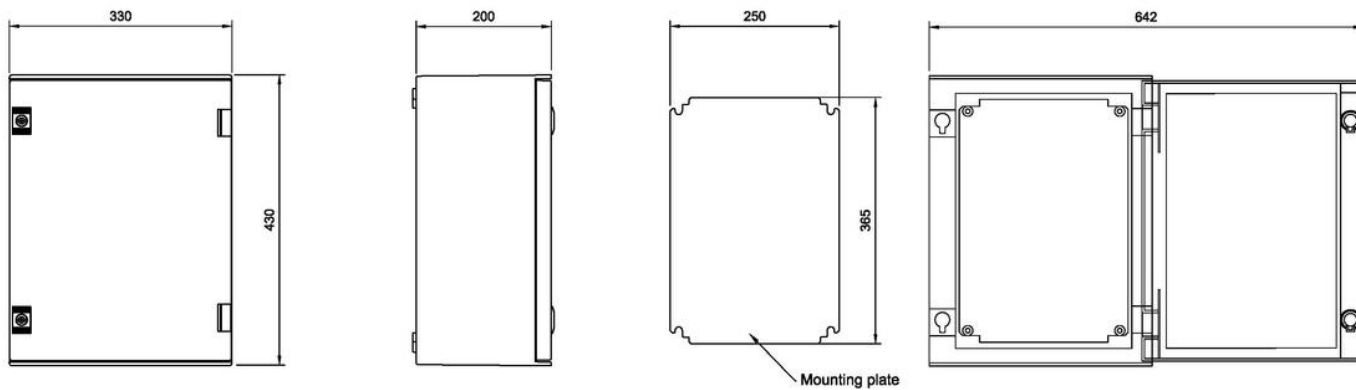

#### GENERAL

PLM-43	Seawater Resistant Cabinet IP-66
Dimensions (WxHxD)	330 x 430 x 200 mm
Weight	6.7 kg
Additional mounting plate:	Dimension 365 x 250 mm

Created: 25.03.2015, updated: 25.07.2017

page 1/2

# TECHNICAL DIMENSIONS

CABINET TECHNICAL DATA	
Material	Polyester reinforced with fibreglass
Color	RAL 7035 grey
Weight	9.3 kg
Wallbrackets	4pcs. included
Mounting plate	Included
Protection	IP-66