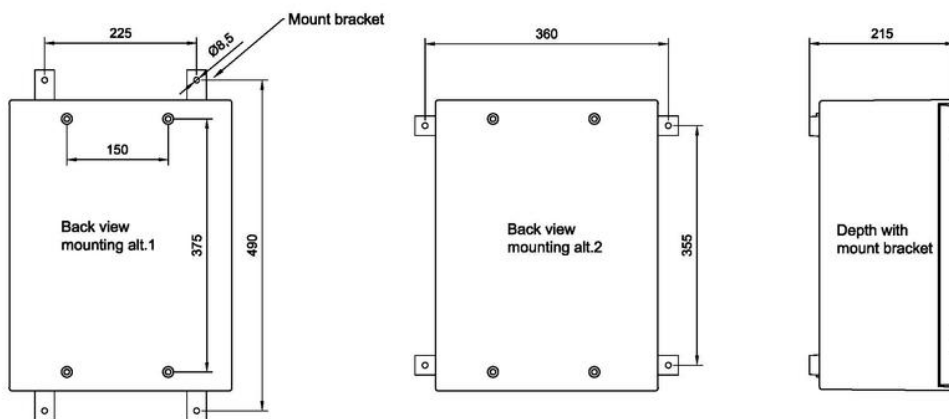

TECHNICAL DIMENSIONS

CABINET TECHNICAL DATA	
Material	Polyester reinforced with fibreglass
Color	RAL 7035 grey
Weight	9.3 kg
Wallbrackets	4pcs. included
Mounting plate	Included
Protection	IP-66