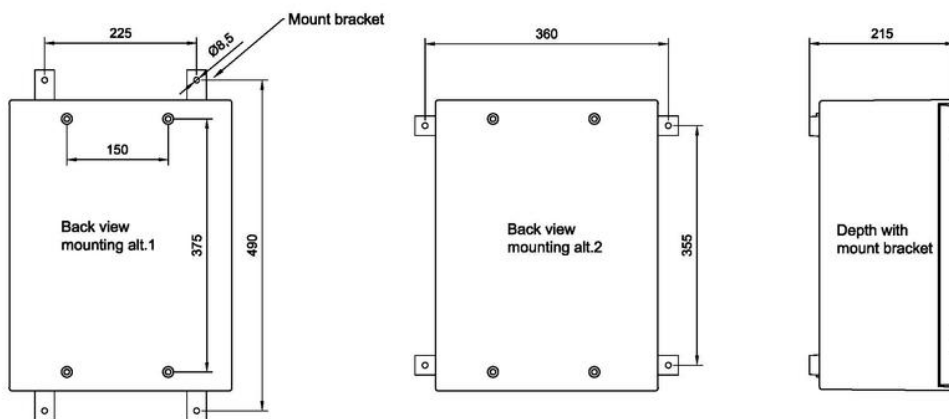

#### GENERAL

PLM-43	Seawater Resistant Cabinet IP-66
Dimensions (WxHxD)	330 x 430 x 200 mm
Weight	6.7 kg
Additional mounting plate:	Dimension 365 x 250 mm

Created: 25.03.2015, updated: 25.07.2017

page 1/2

# TECHNICAL DIMENSIONS

CABINET TECHNICAL DATA	
Material	Polyester reinforced with fibreglass
Color	RAL 7035 grey
Weight	9.3 kg
Wallbrackets	4pcs. included
Mounting plate	Included
Protection	IP-66