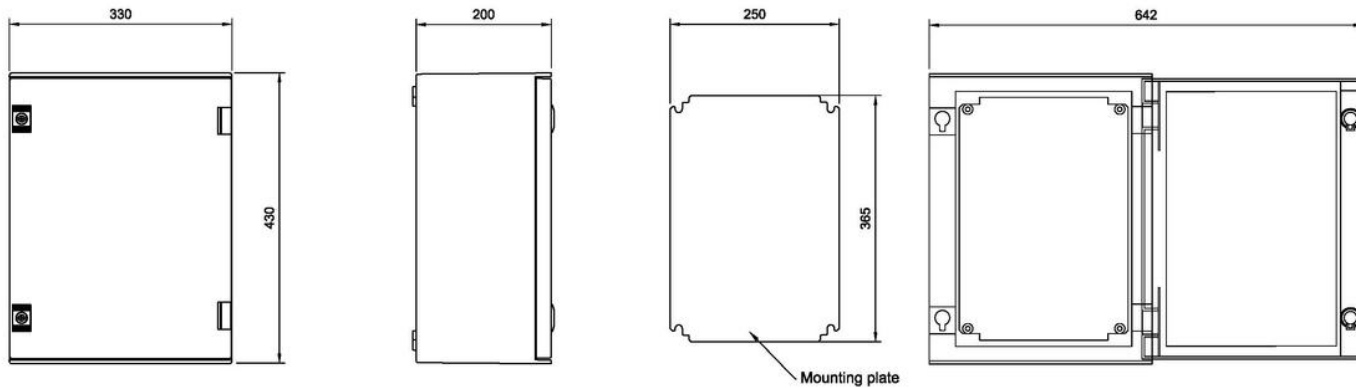

Addition for PLM-43M
M20 Cable Glands
Assembly included

SPECIFICATIONS

GENERAL

PLM-43	Seawater Resistant Cabinet IP-66
Dimensions (WxHxD)	330 x 430 x 200 mm
Weight	6.7 kg
Additional mounting plate:	Dimension 365 x 250 mm

TECHNICAL DIMENSIONS

CABINET TECHNICAL DATA	
Material	Polyester reinforced with fibreglass
Color	RAL 7035 grey
Weight	9.3 kg
Wallbrackets	4pcs. included
Mounting plate	Included
Protection	IP-66