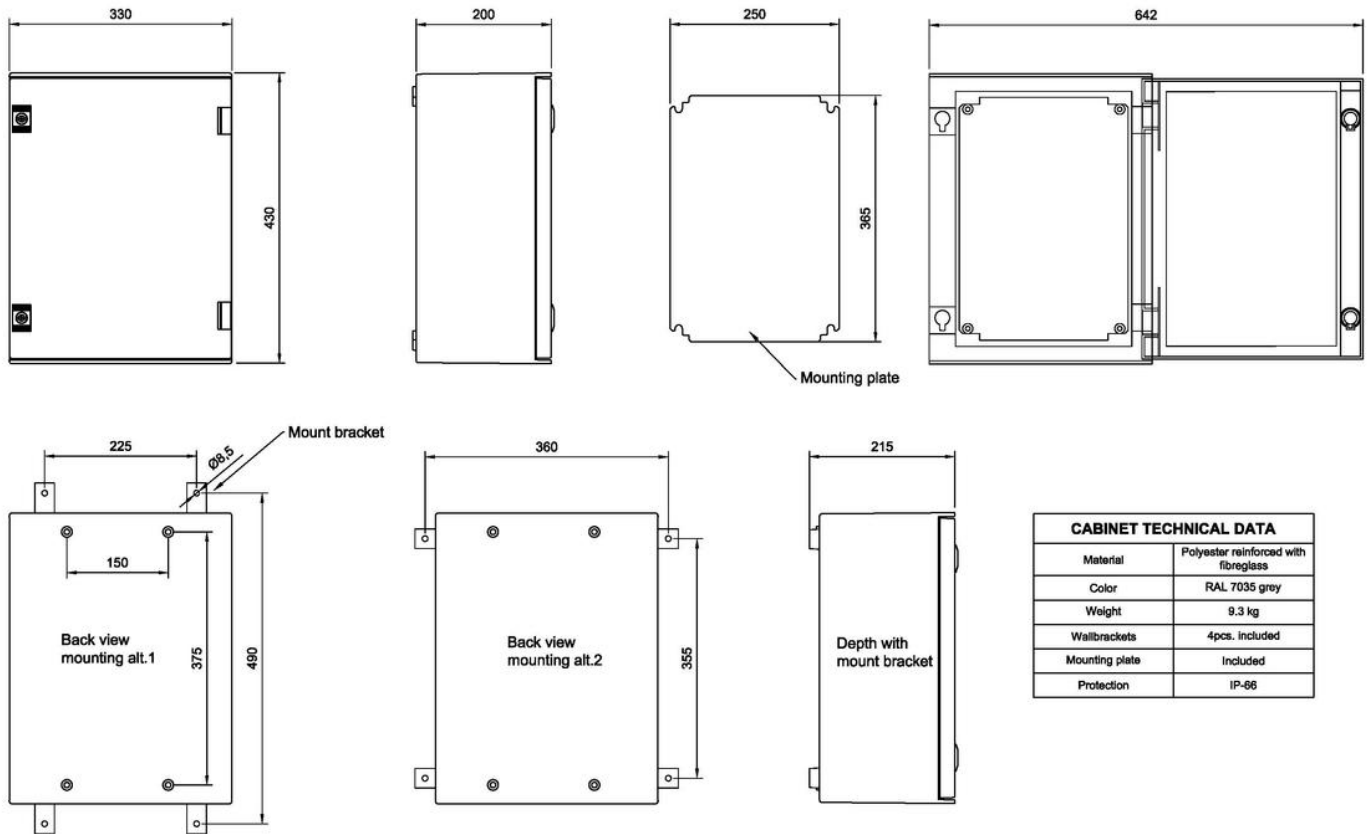

3006202011

PLM-43

Cabinets For Outdoors Installations

DESCRIPTION

- Plain wall mounting using a mounting plate
- Colour grey RAL 7035
- Corrosion resistant
- Double chromed zinc coated steel plates
- Wall mounting set for outside mounting to wall
- Protection IP-66

Addition for PLM-43M
M20 Cable Glands
Assembly included

SPECIFICATIONS

GENERAL

PLM-43	Seawater Resistant Cabinet IP-66
Dimensions (WxHxD)	330 x 430 x 200 mm
Weight	6.7 kg
Additional mounting plate:	Dimension 365 x 250 mm

TECHNICAL DIMENSIONS

CABINET TECHNICAL DATA	
Material	Polyester reinforced with fibreglass
Color	RAL 7035 grey
Weight	9.3 kg
Wallbrackets	4pcs. included
Mounting plate	Included
Protection	IP-66