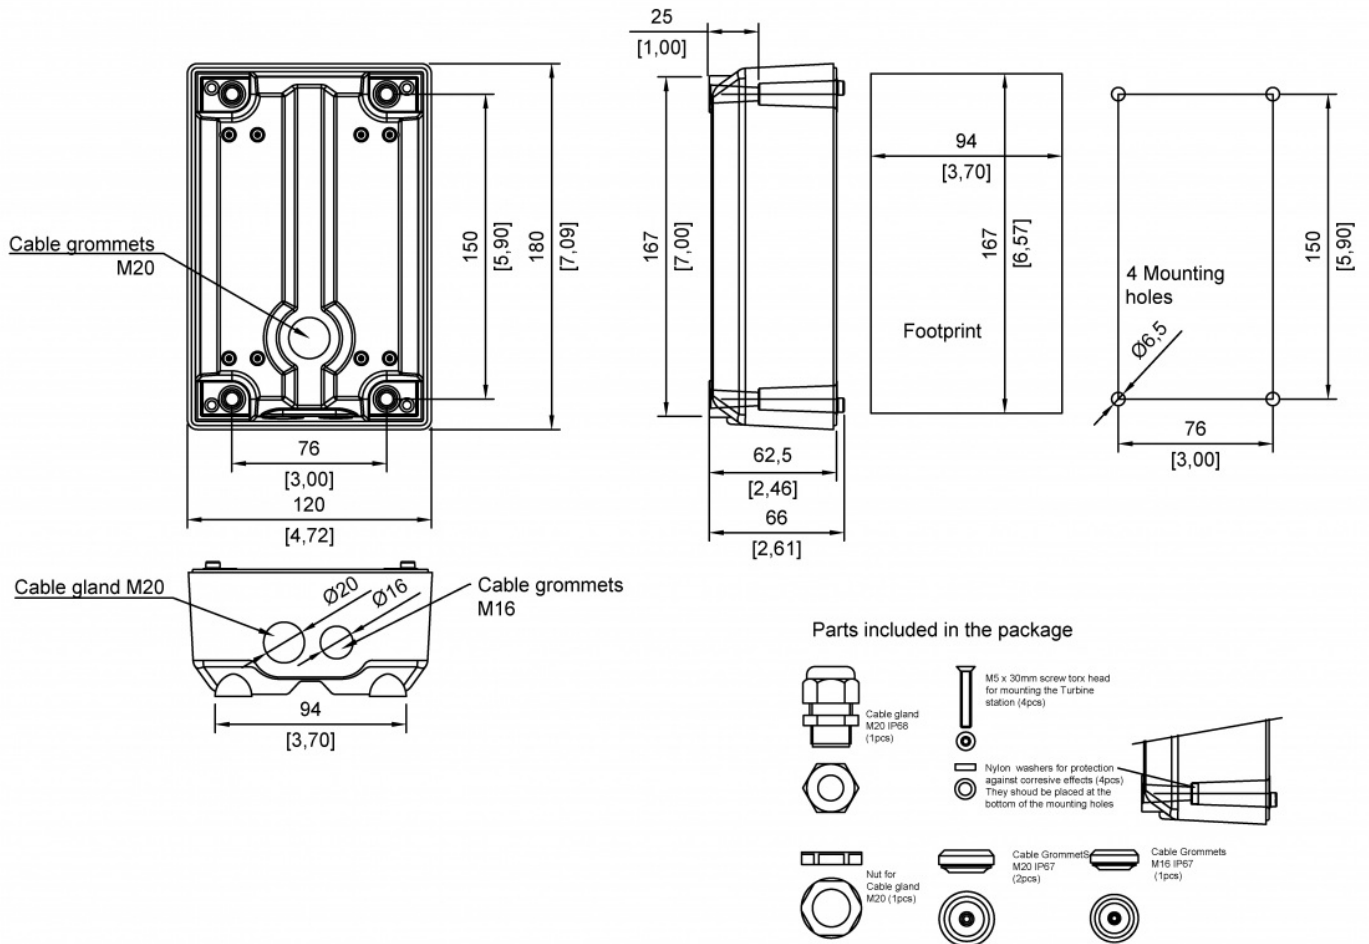

1008140010

TA-1

Turbine Compact Onwall Back Box

 IP66

 IK10

DESCRIPTION

Back Box for on-wall mounting of all Turbine Compact Stations

SPECIFICATIONS

MECHANICAL

Size (WxHxD): 120 x 180 x 62mm	Wt: 0.8kg
Ingress protection rating	IP-66, tested according to EN 60529
Impact protection rating	IK 10, tested according to EN 62262
Material	Aluminum alloy - A413.0, AlSi12Fe, painted
Finish	Grey RAL 9007. Custom colors possible*
*Please contact our local sales office for details.	

TECHNICAL DIMENSIONS

USED WITH

1008111010

TCIS-1

IP and SIP Intercom

1008111020

TCIS-2

IP and SIP Intercom