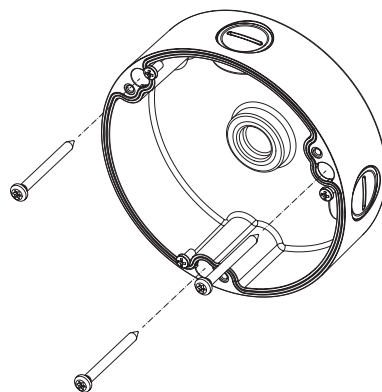

Mount Bracket

SBP-136B (IVORY)
SBP-136BW (WHITE)

Product Overview

This product is an adaptor used to install our Vandal Dome Camera in the electric gang box or on the wall or ceiling.

Installation Precautions

Please make sure to install on an area which is strong enough to support more than 4 times of the total weight of this product and the camera. Depending on some installation conditions, this product can be connected to 0.75" PF which is a screw peak processed pipe.

- 2 Remove the cap-bolt in the selected direction before inserting the pipe.

Package

MOUNT-BRACKET

SCREW-SPECIAL

ANCHOR

SCREW-MACHINE

Installation

- 1 Install the mount bracket on a desired position.

- ! However, take into consideration the pipe insertion direction. There are three directions available for inserting the pipe.

3 Attach the case-bottom to the mount bracket.

Product Outline

Product Specifications