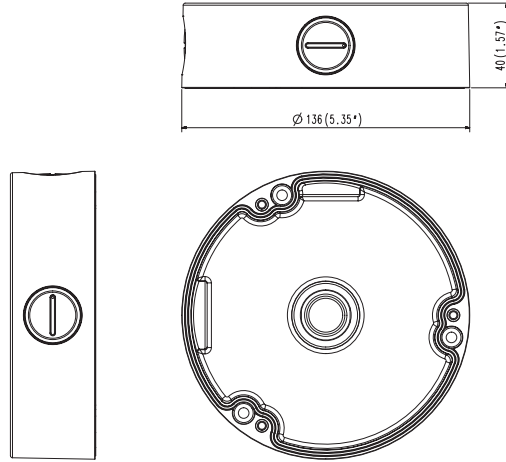

Mount Bracket

SBP-136B (IVORY)
SBP-136BW (WHITE)

Product Overview

This product is an adaptor used to install our Vandal Dome Camera in the electric gang box or on the wall or ceiling.

Installation Precautions

Please make sure to install on an area which is strong enough to support more than 4 times of the total weight of this product and the camera. Depending on some installation conditions, this product can be connected to 0.75" PF which is a screw peak processed pipe.

- 2 Remove the cap-bolt in the selected direction before inserting the pipe.

Package

MOUNT-BRACKET

SCREW-SPECIAL

ANCHOR

SCREW-MACHINE

Installation

- 1 Install the mount bracket on a desired position.

- ! However, take into consideration the pipe insertion direction. There are three directions available for inserting the pipe.

3 Attach the case-bottom to the mount bracket.

Product Outline

Product Specifications