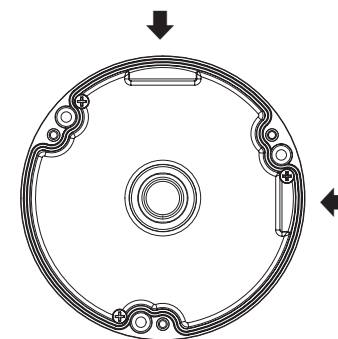

Mount Bracket

SBP-136B (IVORY)
SBP-136BW (WHITE)

Product Overview

This product is an adaptor used to install our Vandal Dome Camera in the electric gang box or on the wall or ceiling.

Installation Precautions

Please make sure to install on an area which is strong enough to support more than 4 times of the total weight of this product and the camera. Depending on some installation conditions, this product can be connected to 0.75" PF which is a screw peak processed pipe.

- 2 Remove the cap-bolt in the selected direction before inserting the pipe.

Package

MOUNT-BRACKET

SCREW-SPECIAL

ANCHOR

SCREW-MACHINE

Installation

- 1 Install the mount bracket on a desired position.

- ! However, take into consideration the pipe insertion direction. There are three directions available for inserting the pipe.

3 Attach the case-bottom to the mount bracket.

Product Outline

Product Specifications