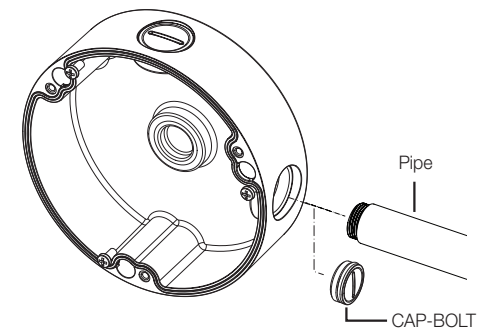

Mount Bracket

SBP-136B (IVORY)
SBP-136BW (WHITE)

Product Overview

This product is an adaptor used to install our Vandal Dome Camera in the electric gang box or on the wall or ceiling.

Installation Precautions

Please make sure to install on an area which is strong enough to support more than 4 times of the total weight of this product and the camera. Depending on some installation conditions, this product can be connected to 0.75" PF which is a screw peak processed pipe.

- 2 Remove the cap-bolt in the selected direction before inserting the pipe.

Package

MOUNT-BRACKET

SCREW-SPECIAL

ANCHOR

SCREW-MACHINE

Installation

- 1 Install the mount bracket on a desired position.

- ! However, take into consideration the pipe insertion direction. There are three directions available for inserting the pipe.

3 Attach the case-bottom to the mount bracket.

Product Outline

Product Specifications