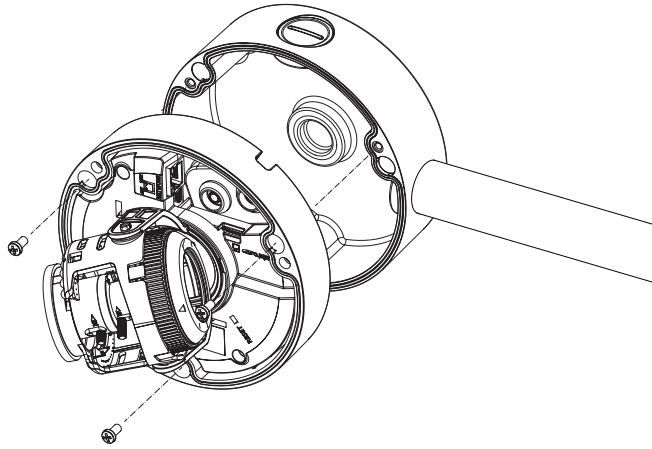

Mount Bracket

SBP-136B (IVORY)
SBP-136BW (WHITE)

Product Overview

This product is an adaptor used to install our Vandal Dome Camera in the electric gang box or on the wall or ceiling.

Installation Precautions

Please make sure to install on an area which is strong enough to support more than 4 times of the total weight of this product and the camera. Depending on some installation conditions, this product can be connected to 0.75" PF which is a screw peak processed pipe.

- 2 Remove the cap-bolt in the selected direction before inserting the pipe.

Package

MOUNT-BRACKET

SCREW-SPECIAL

ANCHOR

SCREW-MACHINE

Installation

- 1 Install the mount bracket on a desired position.

- ! However, take into consideration the pipe insertion direction. There are three directions available for inserting the pipe.

3 Attach the case-bottom to the mount bracket.

Product Outline

Product Specifications