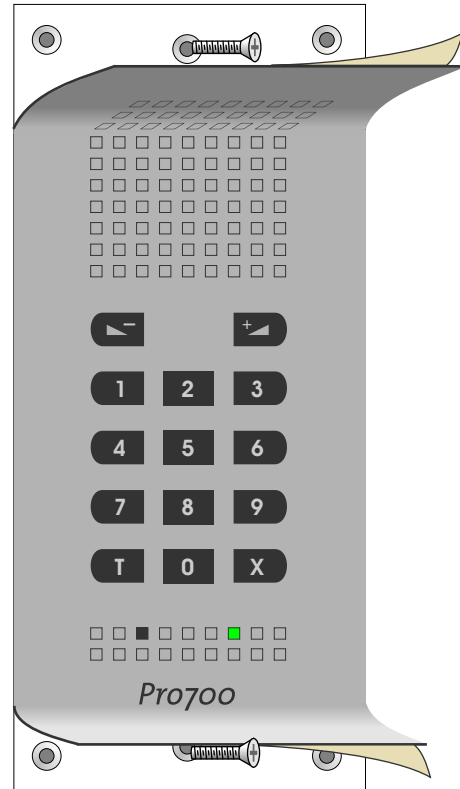

# Mounting AA706

# Pro700

Mounting in Flush-mount back box 1000 6002 000

Mounting in console cut-out without back-box