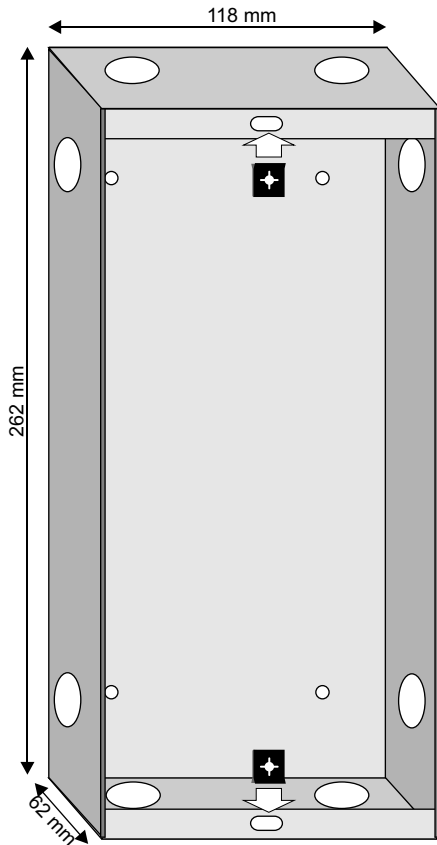

# Mounting AA706

# Pro700

Mounting in Flush-mount back box 1000 6002 000

Mounting in console cut-out without back-box