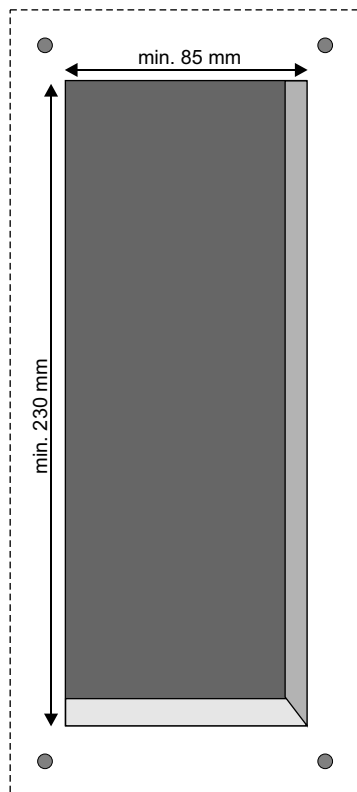

# Mounting AA706

# Pro700

Mounting in Flush-mount back box 1000 6002 000

Mounting in console cut-out without back-box