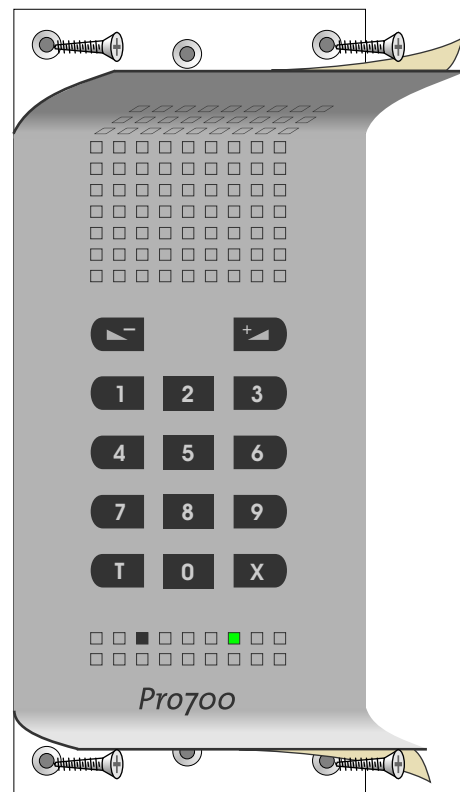

# Mounting AA706

# Pro700

Mounting in Flush-mount back box 1000 6002 000

Mounting in console cut-out without back-box