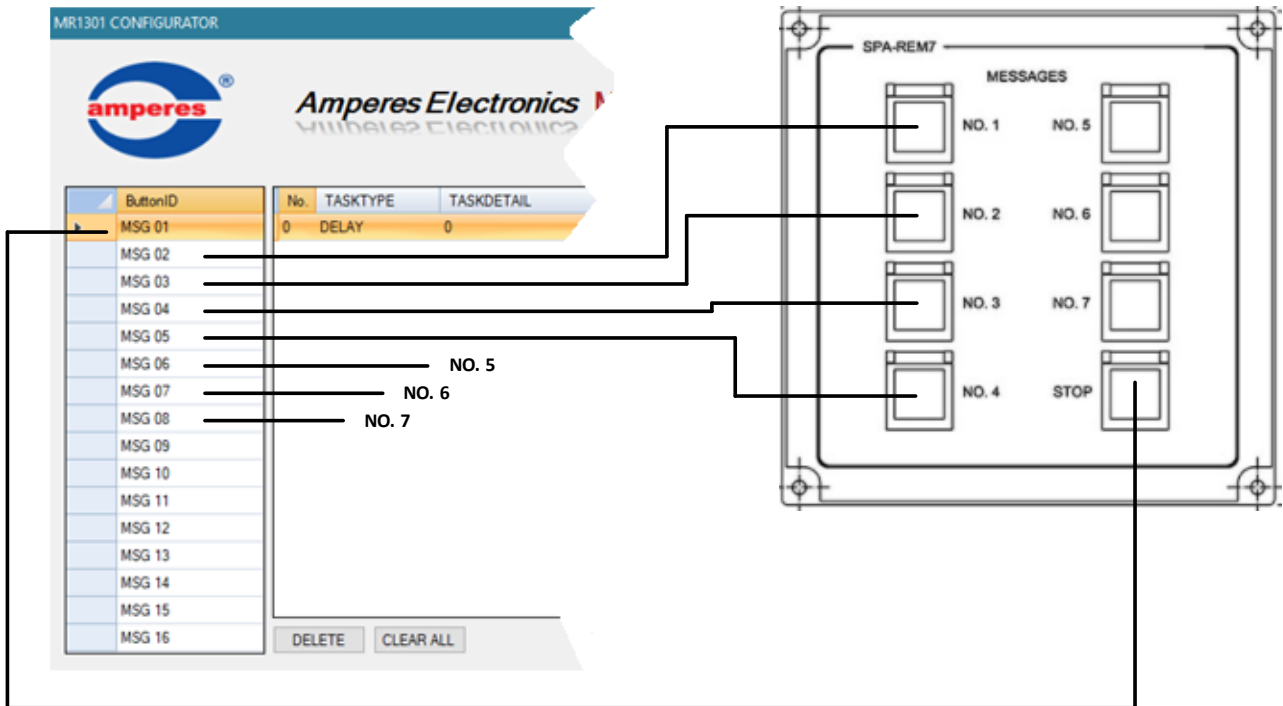

## CONFIGURATION OF MESSAGES AND DEDICATED STOP BUTTON

On the player you are able to see by LED indicator which message is being played. This is not possible on push button panel SPA-REM7. For this reason, a dedicated STOP button may be preferred. The MR1301 do not have a prioritized terminal for this function.

Message 1 = priority 1 why it is necessary to place STOP button function as first position in the configurator. The function shall be put in the recorder as a delay. This is a function within the configurator for the recorder/player. Time can be set to 0 seconds to avoid an actual delay.

Setup function of STOP button (highest priority)

- 1) Select message button MSG 01
- 2) Add delay
  - a. In Delay tap number to 0
- 3) Press "Add"

**SPA-V2 SYSTEM: LINK BETWEEN MR1301 AND SPA-REM7**

Connection and link in SPA-V2 systems prewiring for MR1301 and SPA-REM7 are as follow:

First message to play at SPA-REM7 named NO. 1 will be the corresponding ButtonID MSG 02 in the MR1301 Configurator.

Priority table

Messages are prioritized in the following order.

| MR1301 | SPA-REM7 | Priority |
|--------|----------|----------|
| MSG 01 | STOP     | 1        |
| MSG 02 | NO. 1    | 2        |
| MSG 03 | NO. 2    | 3        |
| MSG 04 | NO. 3    | 4        |
| MSG 05 | NO. 4    | 5        |
| MSG 06 | NO. 5    | 6        |
| MSG 07 | NO. 6    | 7        |
| MSG 08 | NO. 7    | 8        |