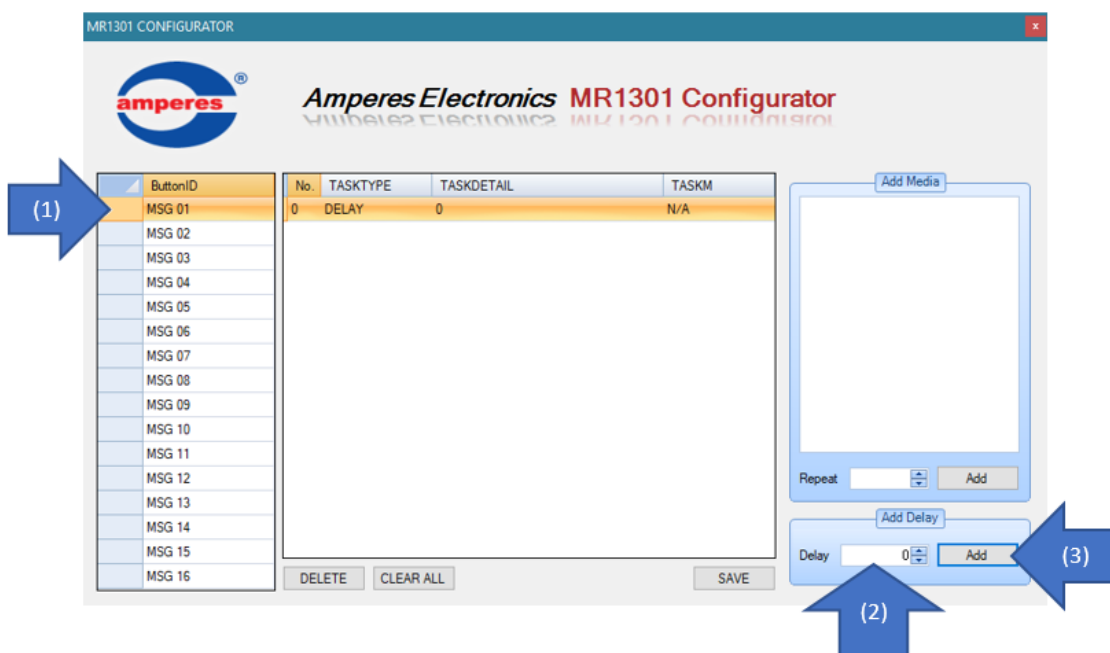

AUDIO FILES

Important to store audio files in MP3 for best results. It is possible with .WAV format but for this format it is very strict to follow sampling and bit rate instructions in user manual (Page 15).

Note: Wrong settings for WAV file you may experience messages are being played too slow or too fast.

PLAYBACK MESSAGES

Start message

1) Press message button to be played

Stop message

1) Press same button to stop ongoing message, or
2) Override by starting message with higher priority, or
3) Press dedicated STOP button (see below for this function)

CONFIGURATION OF MESSAGES AND DEDICATED STOP BUTTON

On the player you are able to see by LED indicator which message is being played. This is not possible on push button panel SPA-REM7. For this reason, a dedicated STOP button may be preferred. The MR1301 do not have a prioritized terminal for this function.

Message 1 = priority 1 why it is necessary to place STOP button function as first position in the configurator. The function shall be put in the recorder as a delay. This is a function within the configurator for the recorder/player. Time can be set to 0 seconds to avoid an actual delay.

Setup function of STOP button (highest priority)

1) Select message button MSG 01
2) Add delay
  - a. In Delay tap number to 0
3) Press "Add"