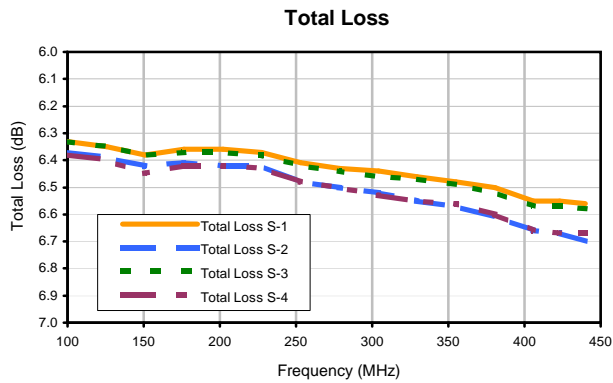

4 Way-0° Power Splitter/Combiner

ZB4CS-440-12W

Typical Performance Curves

REV. X2
 ZB4CS-440-12W
 100627
 Page 1 of 1

IF/RF MICROWAVE COMPONENTS • ISO 9001 ISO 14001 AS 9100 CERTIFIED • RoHS compliant
 P.O. Box 350166, Brooklyn, New York 11235-0006 (718) 934-4500 Fax (718) 332-4661