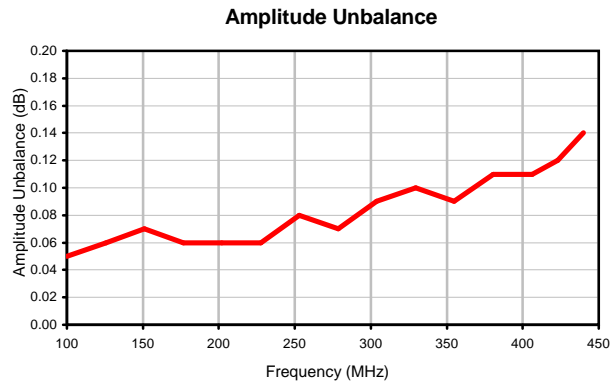

4 Way-0° Power Splitter/Combiner

ZB4CS-440-12W

Typical Performance Curves

REV. X2
 ZB4CS-440-12W
 100627
 Page 1 of 1

IF/RF MICROWAVE COMPONENTS • ISO 9001 ISO 14001 AS 9100 CERTIFIED • RoHS compliant
 P.O. Box 350166, Brooklyn, New York 11235-0006 (718) 934-4500 Fax (718) 332-4661