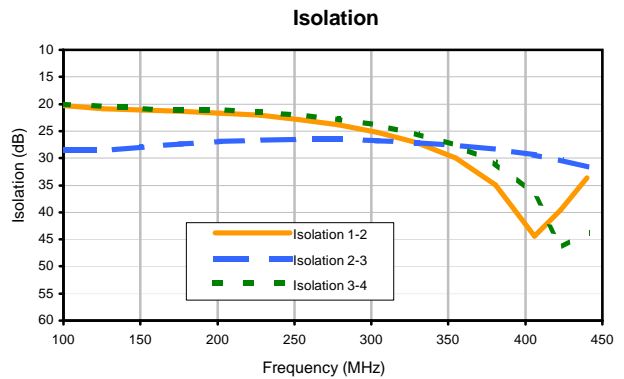

4 Way-0° Power Splitter/Combiner

ZB4CS-440-12W

Typical Performance Curves

REV. X2
 ZB4CS-440-12W
 100627
 Page 1 of 1

IF/RF MICROWAVE COMPONENTS • ISO 9001 ISO 14001 AS 9100 CERTIFIED • RoHS compliant
 P.O. Box 350166, Brooklyn, New York 11235-0006 (718) 934-4500 Fax (718) 332-4661