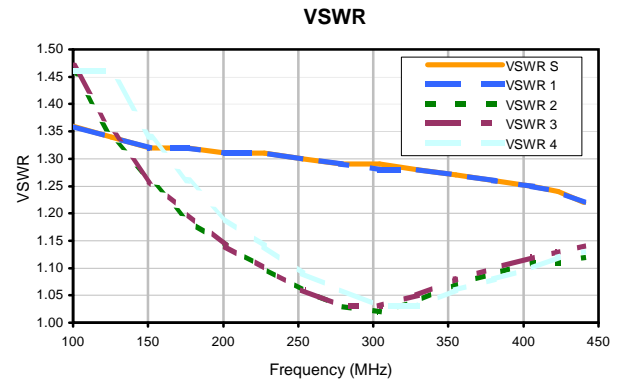

4 Way-0° Power Splitter/Combiner

ZB4CS-440-12W

Typical Performance Curves

REV. X2
 ZB4CS-440-12W
 100627
 Page 1 of 1

IF/RF MICROWAVE COMPONENTS • ISO 9001 ISO 14001 AS 9100 CERTIFIED • RoHS compliant
 P.O. Box 350166, Brooklyn, New York 11235-0006 (718) 934-4500 Fax (718) 332-4661